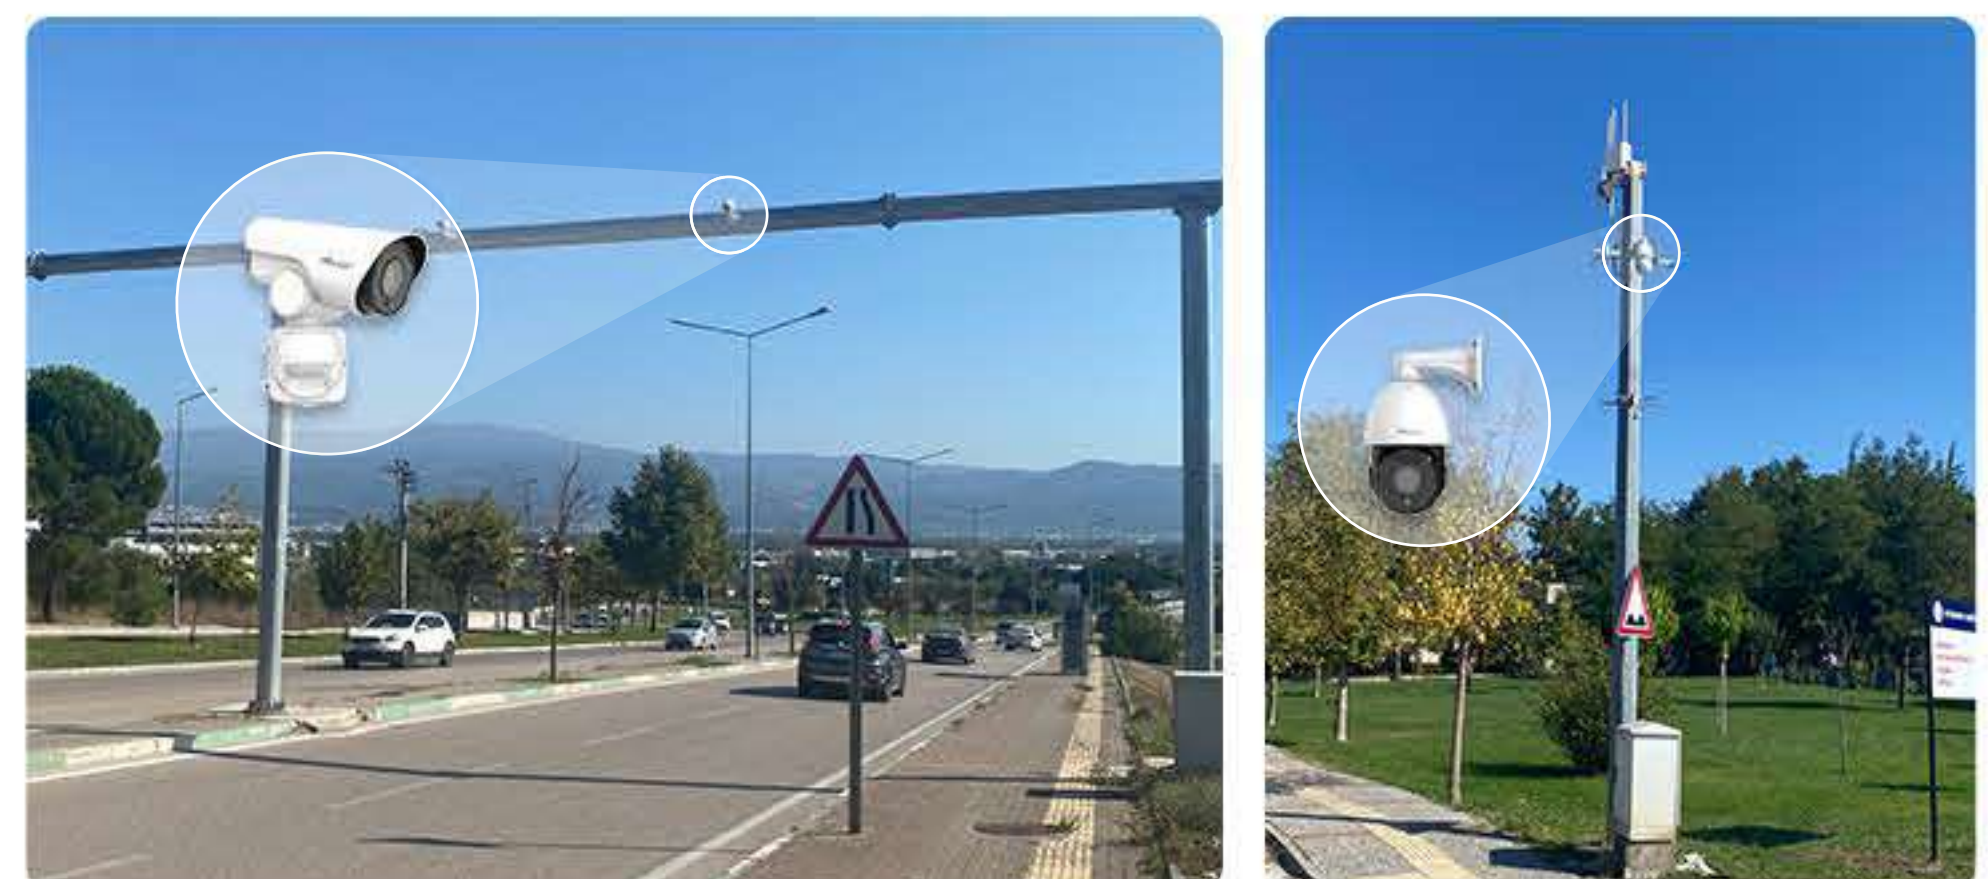

Bursa Uludag University

Milesight cameras ensure a safe environment for Uludag University students.

Location: Turkey

Organization

Bursa Uludag University

Milesight Partner

HAN Elektronik

Location

Bursa, Turkey

Industry Segment

Education

Related Products

AI 25X/30X Speed Dome Camera
AI Motorized Pro Bullet Camera
AI 12X PTZ Bullet Camera
Digifort VMS

Background

Bursa Uludağ University, located in Bursa, Turkey, is a prestigious public research university with a strong emphasis on various fields such as International Relations, Medicine, Engineering, Natural & Social sciences, and Arts. With its 11 faculties, 1 undergraduate school, 12 vocational schools, and numerous research centers and institutes, the university is committed to providing quality education and conducting cutting-edge research.

Challenges

With a student population exceeding 70,000, the university recognizes the importance of maintaining a safe and secure campus environment. As such, there may be a need for surveillance cameras to enhance campus security, prevent criminal activities, and ensure the safety of students, staff, and visitors. These cameras can aid in monitoring critical areas, responding to emergencies, enforcing campus rules, and maintaining the overall well-being of the university community.

Solution

Diverse Cameras, Inclusive Surveillance

The AI 25X/30X Speed Dome Camera is utilized in areas that require extensive coverage and swift zoom capabilities, such as parking lots and main entrances. Meanwhile, the AI Motorized Pro Bullet Camera finds its application in locations that demand flexible adjustments and precise monitoring, including corridors and outdoor walkways. As for public and open areas, AI 12X PTZ Bullet Cameras are deployed to provide long-range monitoring and capture details from multiple angles. Together, these cameras ensure comprehensive surveillance across the university campus, addressing various monitoring needs with their specific features.