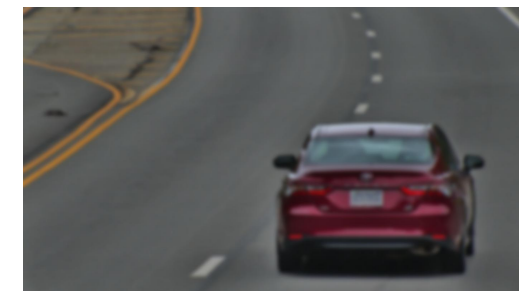

High Speed Plates Capture

Accurately captures license plates at 85 mph.