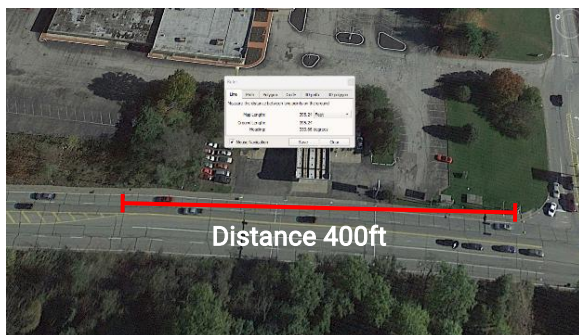

Distance 400ft