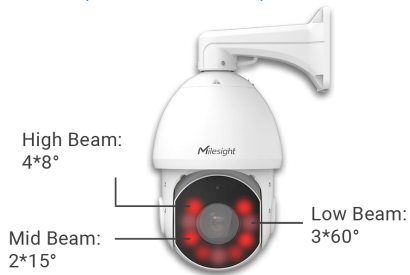

Long-range LPR PTZ Series

AI Road Traffic PiZ Bullet Camera 12X PTZ for Traffic Solution

- 2MP
- 90fps
- Flexible Pan/Tilt/Zoom
- Versatile Interfaces
- Wall Mount & Pedestal Mount

AI Road Traffic PTZ Bullet Plus Camera 12X/20X/23X PTZ for Traffic Solution

- 2/4/5MP
- 1/2" Sensor & 0.002Lux Starlight
- 90fps
- Flexible Pan/Tilt/Zoom
- Versatile Interfaces

AI Road Traffic Speed Dome Camera 360° Pan & 95° Tilt for Traffic Solution

- 4MP
- 1/2" Sensor & 0.002Lux Starlight
- 36X AF Lens
- 60fps
- Flexible Pan/Tilt/Zoom

➤ Long Distance

The enhanced IR beam light with Next-Gen Smart IR II Tech enable precise LPR **beyond 400 feet (121.92 meters)**.