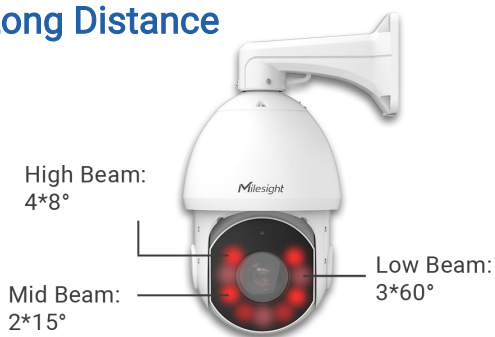

## ➤ Long Distance

The enhanced IR beam light with Next-Gen Smart IR II Tech enable precise LPR beyond 400 feet (121.92 meters).