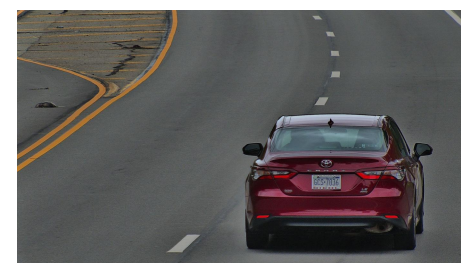

### Larger sensor

Delivers superior image quality with reduced noise.

## ➤ Highly Customized IR Algorithm

Tailored IR solutions for different license plate background color.

📍Tennessee, USA

## ➤ High Speed Plates Capture

Accurately captures license plates at 85 mph.

85  
miles/hour