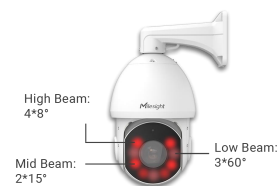

Long Distance

The enhanced IR beam light with Next-Gen Smart IR II Tech enable precise LPR beyond 400 feet (121.92 meters).

Highly Customized IR Algorithm

Tailored IR solutions for different license plate background color.