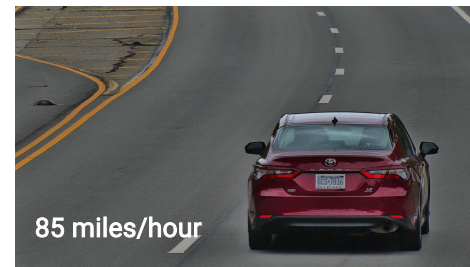

### ➤ High speed

Accurately captures license plates at **85 mph.**