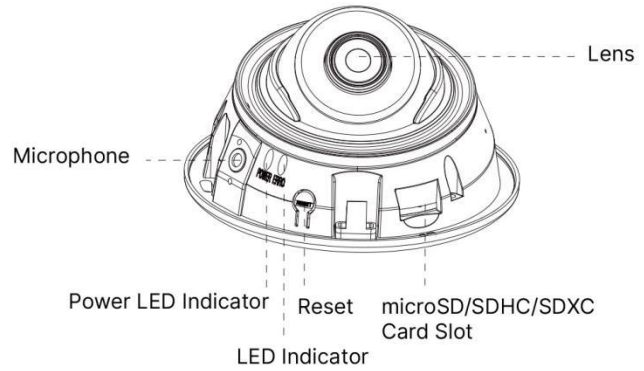

4K Video Viewing Experience

The camera performs well in catching detailed image with 4K HD resolution regardless of the moving speed.

Easy Installation & Adjustment

With a built-in RJ45 port, PoE functionality and 3-axis mechanical design, the installation steps of IR Mini Dome Camera are as easy as ABC.

AI IR Mini Dome Network Camera

Audio	Audio Compression	G.711/AAC/G.722/G.726		
	Audio Sampling Rate	8/16/32/48KHz		
	Audio Bit Rate	16~256kbps		
	Two-way Audio	N/A		
Intelligent Analytics	Video Analysis	Region Entrance, Region Exiting, Advanced Motion Detection, Tamper Detection, Line Crossing, Loitering, Object Left, Object Removed		
System	Storage	Support microSD/SDHC/SDXC Card Local Storage, up to 256G		
	Advanced Function	BLC, HLC, 2D DNR, 3D DNR, Defog, AWB, IP Address Filtering, AGC, Anti-flicker, Corridor Mode, Deblur		
	SIP/VoIP Support	Yes, Voice & Video-over-IP		
	Event Trigger	Motion Detection, Network Disconnection, Audio Alarm, etc.		
	Event Action	FTP Upload, SMTP Upload, SD Card Record, SIP Phone, HTTP Notification, etc.		
	System Compatibility	ONVIF Profile G & Q & S & T, API		
General	Working Temperature	-40°C~60°C		
	Working Humidity	0~90%(Non-condensing)		
	Power Supply	PoE (802.3af)		
	Power Consumption	2.6W MAX 4.6W MAX (With IR on)	3.3W MAX 5W MAX (With IR on)	3.7W MAX 5.4W MAX (With IR on)
	Weight	200g		
	Dimensions	Ø97.8mmX57.9mm		
	Warranty	3/5 Years		

Structure Diagrams

Units: mm

Accessories Support

A01 Pole Mount

Weight: 720g
Dimensions: 170*51.5*152.6mm

A03 External Corner Bracket

Weight: 900g
Dimensions: 170*152.5*76.3mm

A71 Wall Mount