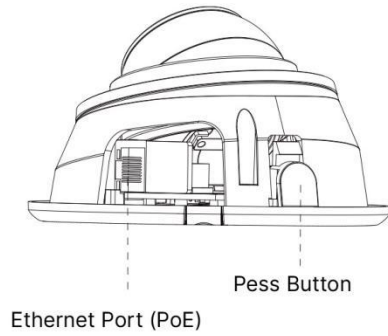

4K Video Viewing Experience

The camera performs well in catching detailed image with 4K HD resolution regardless of the moving speed.

Easy Installation & Adjustment

With a built-in RJ45 port, PoE functionality and 3-axis mechanical design, the installation steps of IR Mini Dome Camera are as easy as ABC.

AI IR Mini Dome Network Camera

Audio	Audio Compression	G.711/AAC/G.722/G.726		
	Audio Sampling Rate	8/16/32/48KHz		
	Audio Bit Rate	16~256kbps		
	Two-way Audio	N/A		
Intelligent Analytics	Video Analysis	Region Entrance, Region Exiting, Advanced Motion Detection, Tamper Detection, Line Crossing, Loitering, Object Left, Object Removed		
System	Storage	Support microSD/SDHC/SDXC Card Local Storage, up to 256G		
	Advanced Function	BLC, HLC, 2D DNR, 3D DNR, Defog, AWB, IP Address Filtering, AGC, Anti-flicker, Corridor Mode, Deblur		
	SIP/VoIP Support	Yes, Voice & Video-over-IP		
	Event Trigger	Motion Detection, Network Disconnection, Audio Alarm, etc.		
	Event Action	FTP Upload, SMTP Upload, SD Card Record, SIP Phone, HTTP Notification, etc.		
	System Compatibility	ONVIF Profile G & Q & S & T, API		
General	Working Temperature	-40°C~60°C		
	Working Humidity	0~90%(Non-condensing)		
	Power Supply	PoE (802.3af)		
	Power Consumption	2.6W MAX 4.6W MAX (With IR on)	3.3W MAX 5W MAX (With IR on)	3.7W MAX 5.4W MAX (With IR on)
	Weight	200g		
	Dimensions	Ø97.8mmX57.9mm		
	Warranty	3/5 Years		

Structure Diagrams

Units: mm

Accessories Support

A01 Pole Mount

Weight: 720g
Dimensions: 170*51.5*152.6mm

A03 External Corner Bracket

Weight: 900g
Dimensions: 170*152.5*76.3mm

A71 Wall Mount