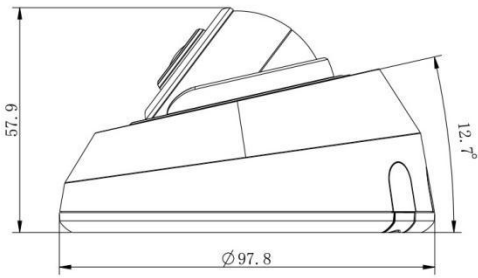

4K Video Viewing Experience

The camera performs well in catching detailed image with 4K HD resolution regardless of the moving speed.

Easy Installation & Adjustment

With a built-in RJ45 port, PoE functionality and 3-axis mechanical design, the installation steps of IR Mini Dome Camera are as easy as ABC.

AI IR Mini Dome Network Camera

Audio	Audio Compression	G.711/AAC/G.722/G.726		
	Audio Sampling Rate	8/16/32/48KHz		
	Audio Bit Rate	16~256kbps		
	Two-way Audio	N/A		
Intelligent Analytics	Video Analysis	Region Entrance, Region Exiting, Advanced Motion Detection, Tamper Detection, Line Crossing, Loitering, Object Left, Object Removed		
System	Storage	Support microSD/SDHC/SDXC Card Local Storage, up to 256G		
	Advanced Function	BLC, HLC, 2D DNR, 3D DNR, Defog, AWB, IP Address Filtering, AGC, Anti-flicker, Corridor Mode, Deblur		
	SIP/VoIP Support	Yes, Voice & Video-over-IP		
	Event Trigger	Motion Detection, Network Disconnection, Audio Alarm, etc.		
	Event Action	FTP Upload, SMTP Upload, SD Card Record, SIP Phone, HTTP Notification, etc.		
	System Compatibility	ONVIF Profile G & Q & S & T, API		
General	Working Temperature	-40°C~60°C		
	Working Humidity	0~90%(Non-condensing)		
	Power Supply	PoE (802.3af)		
	Power Consumption	2.6W MAX 4.6W MAX (With IR on)	3.3W MAX 5W MAX (With IR on)	3.7W MAX 5.4W MAX (With IR on)
	Weight	200g		
	Dimensions	Ø97.8mmX57.9mm		
	Warranty	3/5 Years		

Structure Diagrams

Units: mm

Accessories Support

A01 Pole Mount

Weight: 720g
Dimensions: 170*51.5*152.6mm

A03 External Corner Bracket

Weight: 900g
Dimensions: 170*152.5*76.3mm

A71 Wall Mount