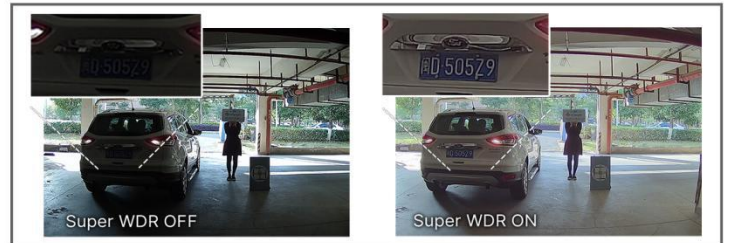

Milesight

AI IR Mini Dome Network Camera

NDAA 

DATASHEET

KEY FEATURES

- ▶ NDAA Compliance (The fully NDAA-compliant products are well suited for government, defense and a range of projects subject to the NDAA.)
- ▶ 0.005Lux Starlight (Deliver high detailed color images even in low light environment reaching 0.005Lux.)
- ▶ Advanced Functions (Boasting to support various advanced functions such as HLC, Defog, ROI.)
- ▶ Built-in Microphone (Supporting audio function to hear what is happening in front of the camera.)
- ▶ SIP (Session Initiation Protocol. Providing audio/alarm/intercom and video streaming for mobile phones and video phones.)
- ▶ 3-Axis Mechanical Design (Featuring 3-axis mechanical design for fast and easy adjustment of the camera's viewing angle.)
- ▶ 256G (Supporting ultra-large external microSD/SDHC/SDXC card storage up to 256G.)
- ▶ Smart Stream (Bandwidth, storage and bit rate save with Smart Stream ON, eg, H.265+ saves 70%~80% bandwidth of H.264.)

AI Video Analytics

The AI Camera Series can intelligently filter objects to focus on human and vehicle detection in multiple events such as Region Entrance, Region Exiting, Loitering, Advanced Motion Detection, etc.

120dB Super WDR

Sensor-based WDR technology allows the camera to record greater scene details with true color reproduction even under the extreme back light and high contrast conditions. The ratio that the brightest light signal values divided by the darkest light signal values is up to 120dB.

4K Video Viewing Experience

The camera performs well in catching detailed image with 4K HD resolution regardless of the moving speed.

Easy Installation & Adjustment

With a built-in RJ45 port, PoE functionality and 3-axis mechanical design, the installation steps of IR Mini Dome Camera are as easy as ABC.