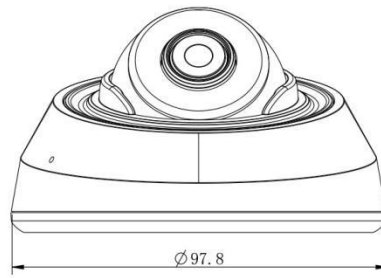

4K Video Viewing Experience

The camera performs well in catching detailed image with 4K HD resolution regardless of the moving speed.

Easy Installation & Adjustment

With a built-in RJ45 port, PoE functionality and 3-axis mechanical design, the installation steps of IR Mini Dome Camera are as easy as ABC.

AI IR Mini Dome Network Camera

Audio	Audio Compression	G.711/AAC/G.722/G.726		
	Audio Sampling Rate	8/16/32/48KHz		
	Audio Bit Rate	16~256kbps		
	Two-way Audio	N/A		
Intelligent Analytics	Video Analysis	Region Entrance, Region Exiting, Advanced Motion Detection, Tamper Detection, Line Crossing, Loitering, Object Left, Object Removed		
System	Storage	Support microSD/SDHC/SDXC Card Local Storage, up to 256G		
	Advanced Function	BLC, HLC, 2D DNR, 3D DNR, Defog, AWB, IP Address Filtering, AGC, Anti-flicker, Corridor Mode, Deblur		
	SIP/VoIP Support	Yes, Voice & Video-over-IP		
	Event Trigger	Motion Detection, Network Disconnection, Audio Alarm, etc.		
	Event Action	FTP Upload, SMTP Upload, SD Card Record, SIP Phone, HTTP Notification, etc.		
	System Compatibility	ONVIF Profile G & Q & S & T, API		
General	Working Temperature	-40°C~60°C		
	Working Humidity	0~90%(Non-condensing)		
	Power Supply	PoE (802.3af)		
	Power Consumption	2.6W MAX 4.6W MAX (With IR on)	3.3W MAX 5W MAX (With IR on)	3.7W MAX 5.4W MAX (With IR on)
	Weight	200g		
	Dimensions	Ø97.8mmX57.9mm		
	Warranty	3/5 Years		

Structure Diagrams

Units: mm

Accessories Support

A01 Pole Mount

Weight: 720g
Dimensions: 170*51.5*152.6mm

A03 External Corner Bracket

Weight: 900g
Dimensions: 170*152.5*76.3mm

A71 Wall Mount