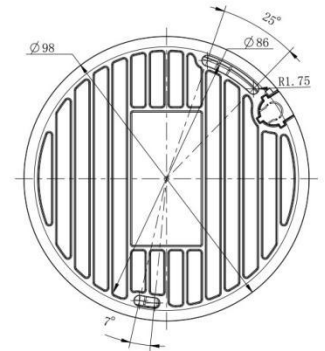

4K Video Viewing Experience

The camera performs well in catching detailed image with 4K HD resolution regardless of the moving speed.

Easy Installation & Adjustment

With a built-in RJ45 port, PoE functionality and 3-axis mechanical design, the installation steps of IR Mini Dome Camera are as easy as ABC.

AI IR Mini Dome Network Camera

Audio	Audio Compression	G.711/AAC/G.722/G.726		
	Audio Sampling Rate	8/16/32/48KHz		
	Audio Bit Rate	16~256kbps		
	Two-way Audio	N/A		
Intelligent Analytics	Video Analysis	Region Entrance, Region Exiting, Advanced Motion Detection, Tamper Detection, Line Crossing, Loitering, Object Left, Object Removed		
System	Storage	Support microSD/SDHC/SDXC Card Local Storage, up to 256G		
	Advanced Function	BLC, HLC, 2D DNR, 3D DNR, Defog, AWB, IP Address Filtering, AGC, Anti-flicker, Corridor Mode, Deblur		
	SIP/VoIP Support	Yes, Voice & Video-over-IP		
	Event Trigger	Motion Detection, Network Disconnection, Audio Alarm, etc.		
	Event Action	FTP Upload, SMTP Upload, SD Card Record, SIP Phone, HTTP Notification, etc.		
	System Compatibility	ONVIF Profile G & Q & S & T, API		
General	Working Temperature	-40°C~60°C		
	Working Humidity	0~90%(Non-condensing)		
	Power Supply	PoE (802.3af)		
	Power Consumption	2.6W MAX 4.6W MAX (With IR on)	3.3W MAX 5W MAX (With IR on)	3.7W MAX 5.4W MAX (With IR on)
	Weight	200g		
	Dimensions	Ø97.8mmX57.9mm		
	Warranty	3/5 Years		

Structure Diagrams

Units: mm

Accessories Support

A01 Pole Mount

Weight: 720g
Dimensions: 170*51.5*152.6mm

A03 External Corner Bracket

Weight: 900g
Dimensions: 170*152.5*76.3mm

A71 Wall Mount

Weight: 530g
Dimensions: 162*124*78 mm

A82 Recessed Mount

Weight: 475g
Dimension: Φ168.7*91.3mm