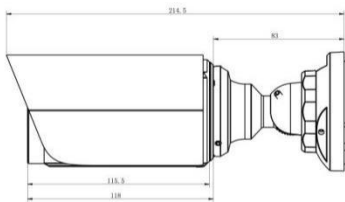

# AI Weather-proof Mini Bullet Network Camera

<b>Intelligent Analytics</b>	Video Analysis	Region Entrance, Region Exiting, Advanced Motion Detection, Tamper Detection, Line Crossing, Loitering, Object Left, Object Removed
	People Counting & Report	Count the number of people entering or exiting
<b>System</b>	Storage	Support microSD/SDHC/SDXC Card Local Storage, up to 1TB
	Advanced Function	BLC, HLC, 2D DNR, 3D DNR, Defog, AWB, IP Address Filtering, AGC, Anti-flicker, Corridor Mode, Deblur
	SIP/VoIP Support	Yes, Voice & Video-over-IP
	Event Trigger	Motion Detection, Network Disconnection, etc.
	Event Action	FTP Upload, SMTP Upload, SD Card Record, SIP Phone, HTTP Notification, etc.
	System Compatibility	ONVIF Profile G & S & T, API
<b>General</b>	Working Temperature	-40°C~60°C
	Working Humidity	0~90%(Non-condensing)
	Power Supply	PoE (802.3af)
	Power Consumption	3W MAX 9W MAX (With IR on)
	Weather Proof	Up to IP67-rated for Weather-resistant Performance
	Housing	Vandal-proof IK10-rated Metal Housing
	Weight	750g
	Dimensions	Φ76mmX214.5mm
	Warranty	3/5 Years

## Structure Diagrams

Units: mm

## Accessories Support

A01 Pole Mount

Weight: 720g  
Dimensions: 170\*51.5\*152.6mm

A03 External Corner Bracket

Weight: 900g  
Dimensions: 170\*152.5\*76.3mm

A63 Junction Box

Weight: 620g  
Dimensions: 134\*126\*40mm