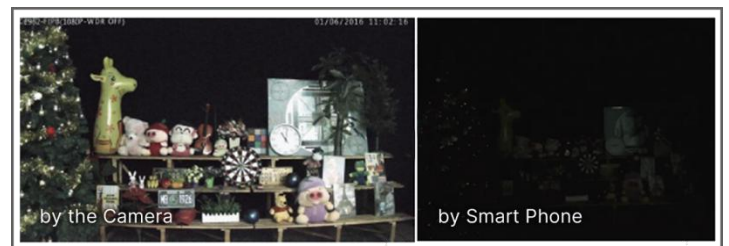

0.005Lux Ultra Low-light

The starlight camera is able to deliver high detailed color images even in low light environment reaching 0.005Lux(Color) or 0Lux(B/W), and near infrared light environments without any supplementary lighting.