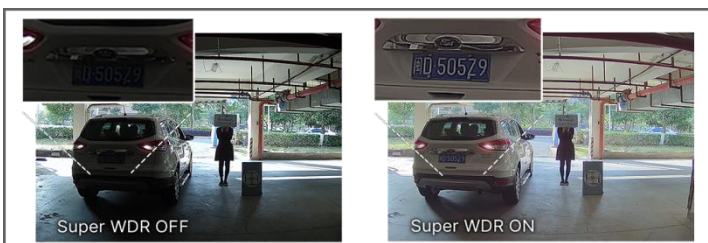

120dB Super WDR

Sensor-based WDR technology allows the camera to record greater scene details with true color reproduction even under the extreme back light and high contrast conditions. The ratio that the brightest light signal values divided by the darkest light signal values is up to 120dB.