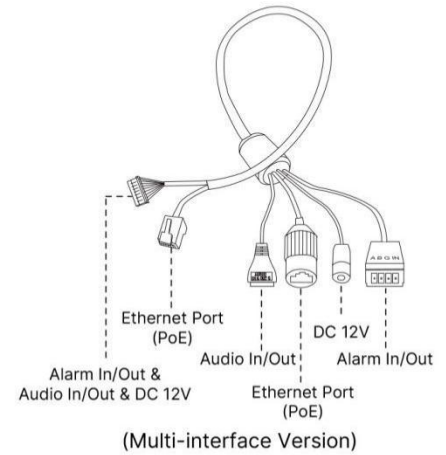

AI Weather-proof Mini Bullet Network Camera

Structure Diagrams

Units: mm

Accessories Support

A01 Pole Mount

Weight: 720g
Dimensions: 170*51.5*152.6mm

A03 External Corner Bracket

Weight: 900g
Dimensions: 170*152.5*76.3mm

A63 Junction Box

Weight: 620g
Dimensions: 134*126*40mm

Milesight | www.milesight.com

Contact Us: sales@milesight.com support@milesight.com

Add: Building C09, Software ParkPhase III, Xiamen 361024, Fujian, China
Tel: +86-592-5922772