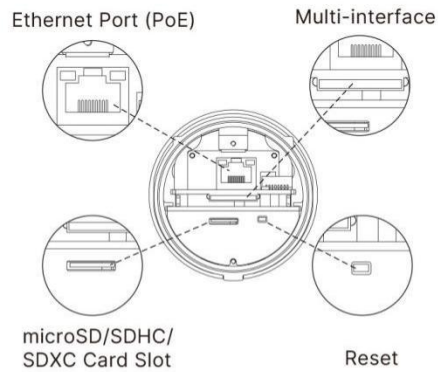

AI Weather-proof Mini Bullet Network Camera

Structure Diagrams

Units: mm

Accessories Support

A01 Pole Mount

Weight: 720g
Dimensions: 170*51.5*152.6mm

A03 External Corner Bracket

Weight: 900g
Dimensions: 170*152.5*76.3mm

A63 Junction Box

Weight: 620g
Dimensions: 134*126*40mm

Milesight | www.milesight.com

Contact Us: sales@milesight.com support@milesight.com

Add: Building C09, Software ParkPhase III, Xiamen 361024, Fujian, China
Tel: +86-592-5922772