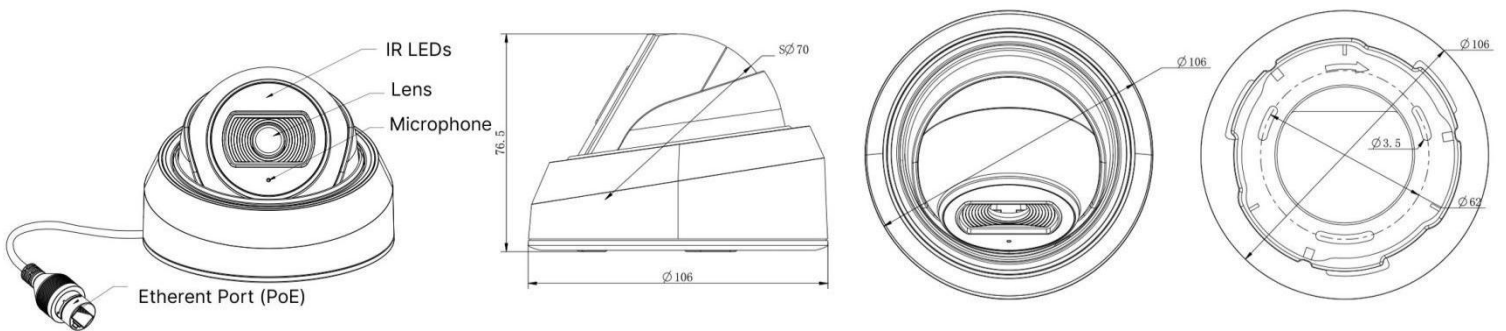

AI Weather-proof Mini Dome Network Camera

Structure Diagrams

Junction Box Version

Cable Out Version

Units: mm

Accessories Support

A01 Pole Mount

Weight: 720g
Dimensions: 170*51.5*152.6mm

A03 External Corner Bracket

Weight: 900g
Dimensions: 170*152.5*76.3mm

A71 Wall Mount

Weight: 530g
Dimensions: 162*124*78 mm

A81 Recessed Mount

Weight: 450g
Dimensions: 168.9*168.9*91.3mm

A83 Junction Box

Weight: 270g
Dimensions: $\varnothing 122$ *45.5mm