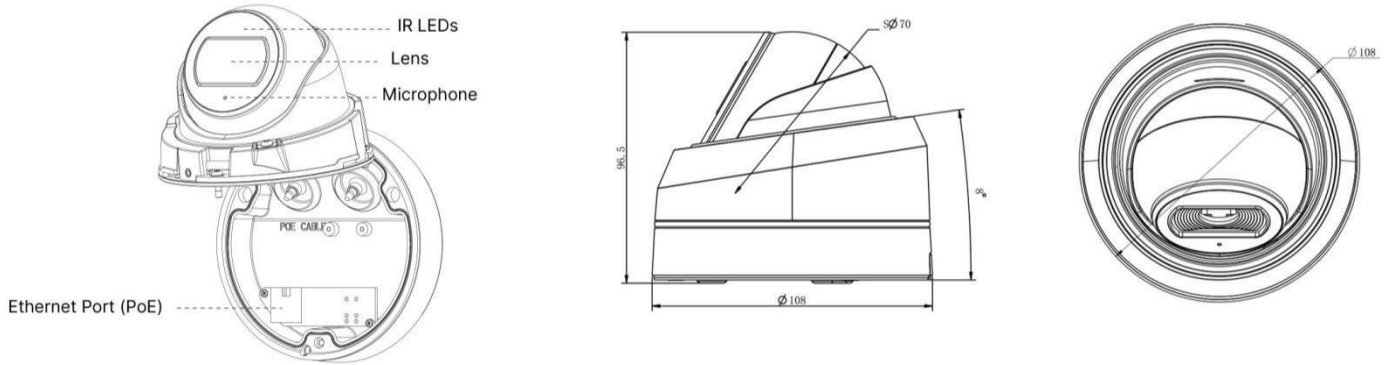

AI Weather-proof Mini Dome Network Camera

Intelligent Analytics	Video Analysis	Region Entrance, Region Exiting, Advanced Motion Detection, Tamper Detection, Line Crossing, Loitering, Object Left, Object Removed						
	People Counting & Report	Count the number of people entering or exiting						
System	Storage	Support microSD/SDHC/SDXC Card Local Storage, up to 1TB						
	Advanced Function	BLC, HLC, 2D DNR, 3D DNR, Defog, AWB, IP Address Filtering, AGC, Anti-flicker, Corridor Mode, Deblur						
	SIP/VoIP Support	Yes, Voice & Video-over-IP						
	Event Trigger	Motion Detection, Network Disconnection, Audio Alarm, etc.						
	Event Action	FTP Upload, SMTP Upload, SD Card Record, SIP Phone, HTTP Notification, etc.						
	System Compatibility	ONVIF Profile G & S & T, API						
General	Working Temperature	-40°C~60°C						
	Working Humidity	0~90%(Non-condensing)						
	Power Supply	PoE (802.3af)						
	Power Consumption	<table style="width: 100%; border: none;"> <tr> <td style="text-align: center;">3.8W MAX</td> <td style="border-left: 1px dashed black;"></td> <td style="text-align: center;">4.6W MAX</td> </tr> <tr> <td style="text-align: center;">5.8W MAX (With IR on)</td> <td style="border-left: 1px dashed black;"></td> <td style="text-align: center;">6.6W MAX (With IR on)</td> </tr> </table>	3.8W MAX		4.6W MAX	5.8W MAX (With IR on)		6.6W MAX (With IR on)
	3.8W MAX		4.6W MAX					
	5.8W MAX (With IR on)		6.6W MAX (With IR on)					
	Housing	Vandal-proof IK10-rated Metal Housing / Up to IP67-rated for Weather-resistant Performance						
	Weight	600g (Junction Box Version) / 410g (Cable Out Version)						
Dimensions	Φ108mmX96.5mm (Junction Box Version) / Φ106mmX76.5mm (Cable Out Version)							
Warranty	3/5 Years							

AI Weather-proof Mini Dome Network Camera

Structure Diagrams

Junction Box Version

Cable Out Version

Units: mm

Accessories Support

A01 Pole Mount

Weight: 720g
Dimensions: 170*51.5*152.6mm