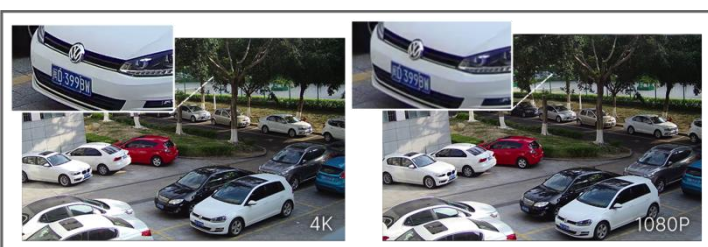

4K Video Viewing Experience

The camera performs well in catching detailed image with 4K HD resolution regardless of the moving speed.