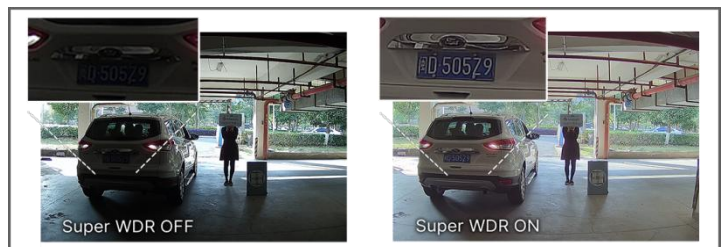

AI Weather-proof Mini Dome Network Camera

IP67

IK10

DATASHEET

KEY FEATURES

- ▶ NDA A Compliance (The fully NDA A-compliant products are well suited for government, defense and a range of projects subject to the NDA A.)
- ▶ Advanced Functions (Boasting to support various advanced functions such as HLC, Defog, ROI.)
- ▶ Built-in Microphone (Supporting audio function to hear what is happening in front of the camera.)
- ▶ SIP (Session Initiation Protocol. Providing audio/alarm/intercom and video streaming for mobile phones and video phones.)
- ▶ 3-Axis Mechanical Design (Featuring 3-axis mechanical design for fast and easy adjustment of the camera's viewing angle.)
- ▶ Smart Stream (Bandwidth, storage and bit rate are saved with Smart Stream On, eg, H.265+ saves 70%~80% bandwidth that of H.264.)

AI Video Analytics

The AI Camera Series can intelligently filter objects to focus on human and vehicle detection in multiple events such as Region Entrance, Region Exiting, Loitering, Advanced Motion Detection, etc.

4K Video Viewing Experience

The camera performs well in catching detailed image with 4K HD resolution regardless of the moving speed.

120dB Super WDR

Sensor-based WDR technology allows the camera to record greater scene details with true color reproduction even under the extreme back light and high contrast conditions. The ratio that the brightest light signal values divided by the darkest light signal values is up to 120dB.

IP67&IK10

Supporting IP67-rated weather proofing and IK10-rated vandal proof which are the leading level of the industry, the camera is well protected against adverse impact to ensure the performance.

AI Weather-proof Mini Dome Network Camera