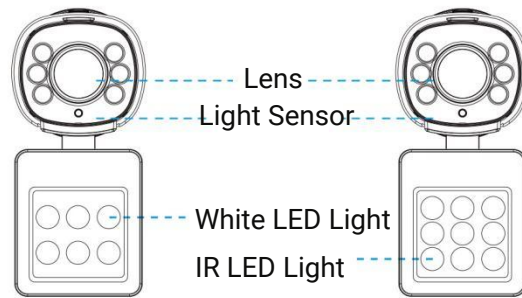

Structure Diagrams

Units: mm

Accessories Support

A62 Junction Box

Weight: 510g

Dimensions: 134*126*40mm

A01 Pole Mount

Weight: 720g

Dimensions: 170*51.5*152.6mm

A03 External Corner Bracket

Weight: 900g

Dimensions: 170*152.5*76.3mm