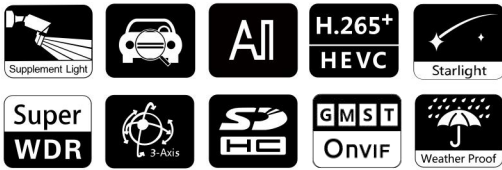

AI Road Traffic Supplement Light Pro Bullet Plus Camera

- Project-based

[DATASHEET](#)

KEY FEATURES

- ▶ Superior Image Quality (Starlight Sensor, Smart IR II Technology, 4K Video Viewing Experience and high frame rate are supported for an excellent image quality.)
- ▶ Evidence Camera Linkage (Link with any regular cameras to capture the overview snapshots as evidence.)
- ▶ LPR Smart Search (Relevant videos can be found quickly by searching for only a portion of the target suspect vehicle's features, such as vehicle type & color, plate color, plate number and etc.)
- ▶ Traffic Flow Statistics (The vehicle counting result based on vehicle type, vehicle make and various vehicle features can be shown intuitively in camera's live view and the camera can also generate useful report insights to aid in improved decision-making.)

Traffic Violation Detection

AI-based road traffic cameras accurately detect and alert violation events such as No-plate Vehicle Detection, Specific Lane Detection, Speeding Detection, Reverse Driving Detection, Black/White List Detection and Vehicle Event Detection based on recognized vehicle features.

Intelligent AI-powered LPR Algorithm

The AI Road Traffic Supplement Light Pro Bullet Plus Camera can not only recognize vehicle plates in real time, but also identify more vehicle features, like vehicle type, color, etc., generating reliable traffic insights to improve safety and mobility.