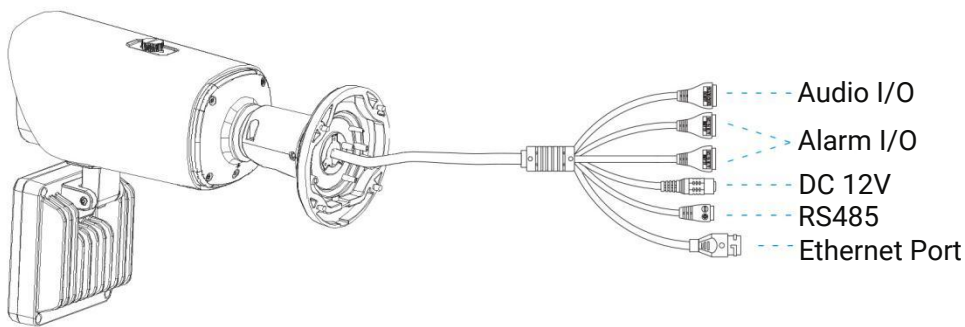

Structure Diagrams

Units: mm

Accessories Support

A62 Junction Box

Weight: 510g

Dimensions: 134*126*40mm

A01 Pole Mount

Weight: 720g

Dimensions: 170*51.5*152.6mm

A03 External Corner Bracket

Weight: 900g

Dimensions: 170*152.5*76.3mm