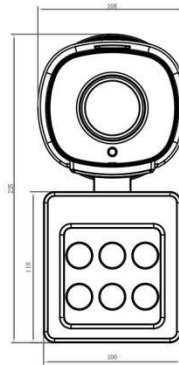

Structure Diagrams

Units: mm

Accessories Support

A62 Junction Box

Weight: 510g

Dimensions: 134*126*40mm

A01 Pole Mount

Weight: 720g

Dimensions: 170*51.5*152.6mm

A03 External Corner Bracket

Weight: 900g

Dimensions: 170*152.5*76.3mm