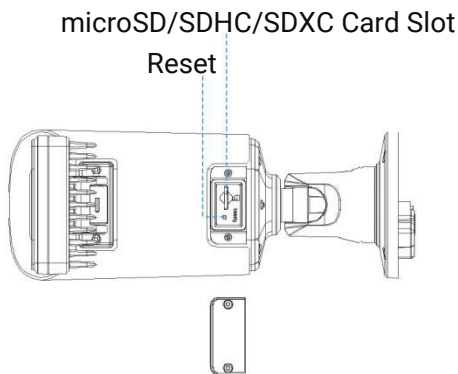

Structure Diagrams

Units: mm

Accessories Support

A62 Junction Box

Weight: 510g

Dimensions: 134*126*40mm

A01 Pole Mount

Weight: 720g

Dimensions: 170*51.5*152.6mm

A03 External Corner Bracket

Weight: 900g

Dimensions: 170*152.5*76.3mm