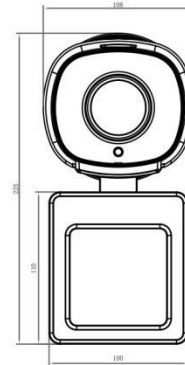

Structure Diagrams

Units: mm

Accessories Support

A62 Junction Box

Weight: 510g

Dimensions: 134*126*40mm

A01 Pole Mount

Weight: 720g

Dimensions: 170*51.5*152.6mm

A03 External Corner Bracket

Weight: 900g

Dimensions: 170*152.5*76.3mm