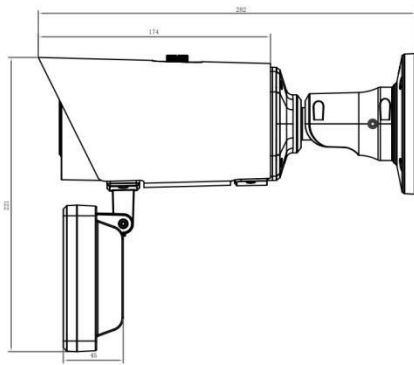

AI Road Traffic Supplement Light Pro Bullet Plus Camera

	Name	TS8266-X4WE /W/VN (4K)	TS8266-X4WE /R/VN (4K)
Camera	Image Sensor	1/1.8" Progressive Scan CMOS	
	Min. Illumination	Color: 0.009Lux@F1.6 B/W: 0Lux with IR on	
	WDR	120dB Super WDR	
	Shutter Time	1/100000s~1s	
	Day/Night Mode	Day/Night/Auto/Customize/Schedule	
	S/N	>55dB	
	Lens	Lens	8~32mm, 4X Optical Zoom
Field of View		H44°~H13°/D51°~D15°/V25°~V7°	
Mount		Φ14	
Focus Control		Auto/Manual	
Aperture		F1.6-F1.7	
Iris Control		Auto	
Road Traffic Management	Max. Vehicle Speed	200km/h	
	Recognition Accuracy	>95%	
	Coverage	2 lanes	
	Country Region Supported	More than 80 countries and regions	
	ANPR Distance	Up to 130m during the day; Up to 65m during the night with illumination	
	Attributes Identification	Plate Color, Vehicle Type, Vehicle Color, Vehicle Brand, No-plate Vehicle Capture, Vehicle Direction Detection	
	Smart Traffic Function	Evidence Camera Linkage, Specific Lane Management	
	White/Black List	Up to 20,000 records inside the camera	
	LPR Smart Search	Support	
Illuminator	Supplement Light	White LED Light	IR LED Light
	Light Bead	6 (For White LED Light)	9 (For IR LED Light)
	Illumination Distance	Up to 180m	
	IR Wave Length	-	850nm (Default); 740nm (Optional)
	Light Control	Auto/Always On/Off/Customize	
Interface	Ethernet	1*RJ45 10M/100M Ethernet Port	
	Audio I/O	1/1	
	Alarm I/O	2/2	

Structure Diagrams

Units: mm

Accessories Support

A62 Junction Box

Weight: 510g

Dimensions: 134*126*40mm

A01 Pole Mount

Weight: 720g

Dimensions: 170*51.5*152.6mm

A03 External Corner Bracket

Weight: 900g

Dimensions: 170*152.5*76.3mm