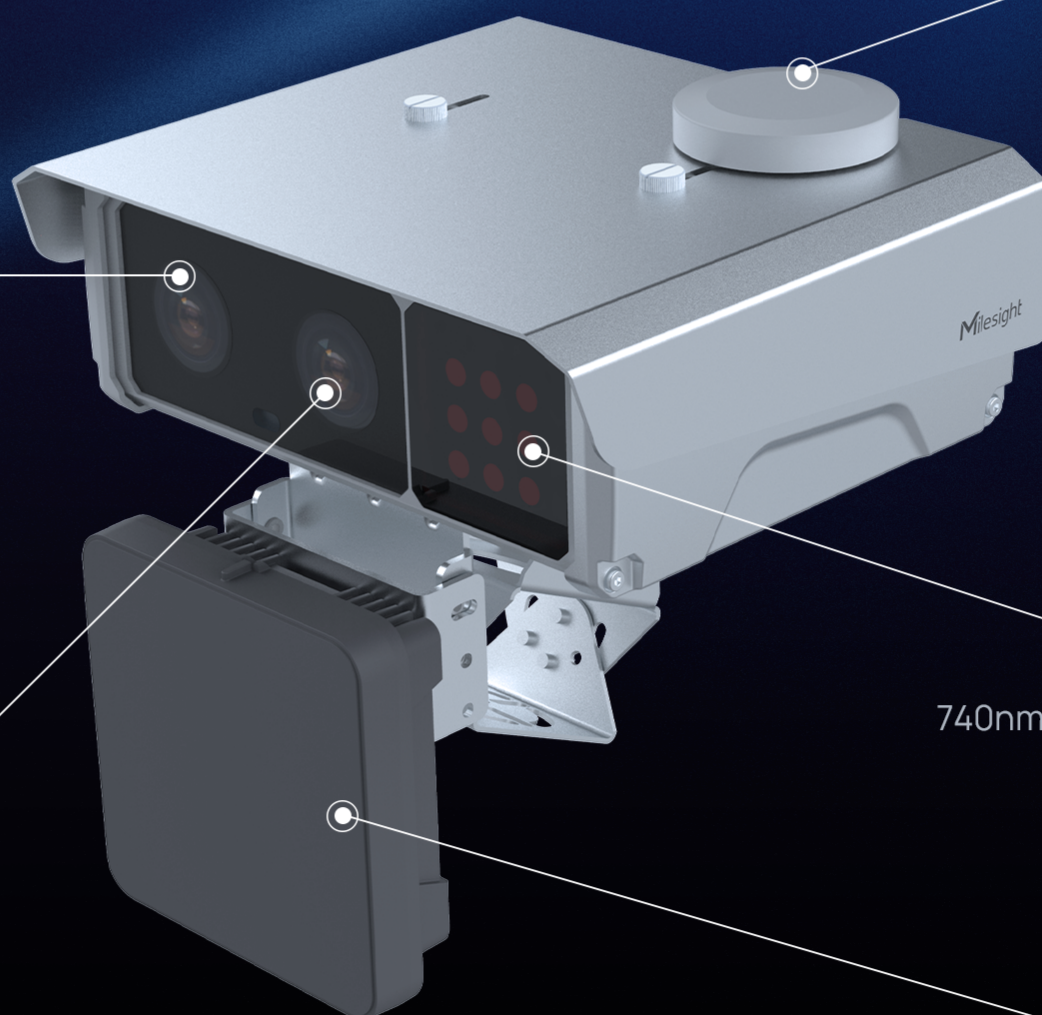

# DualVision TrafficX Radar Camera

High-Speed Radar Vision for Reliable Traffic Enforcement

320km/h ANPR Speed Detection

24GHz Radar

99% Capture Rate

98% ANPR Accuracy

226km/h

## Motorized Lens 1: Vehicle Close-up ANPR

A dedicated camera view focused on capturing close-up details of vehicles

## Motorized Lens 2: Surveillance Overview

Overview that monitors the broader traffic scene

## 2\*5MP Dual-lens Enforcement: Double Vision, Solid Evidence

- **Dual 5MP lenses** provide two distinct perspectives: a **vehicle close-up** for precise ANPR and an **overview** for comprehensive situational awareness, which delivers **perfectly synchronized evidence**, capturing detailed vehicle identifiers (plate color, vehicle type, vehicle brand, etc) and broad traffic context.
- **Integrated IR light** ensures crystal clear snapshot and footage for reliable enforcement, even in low light conditions.