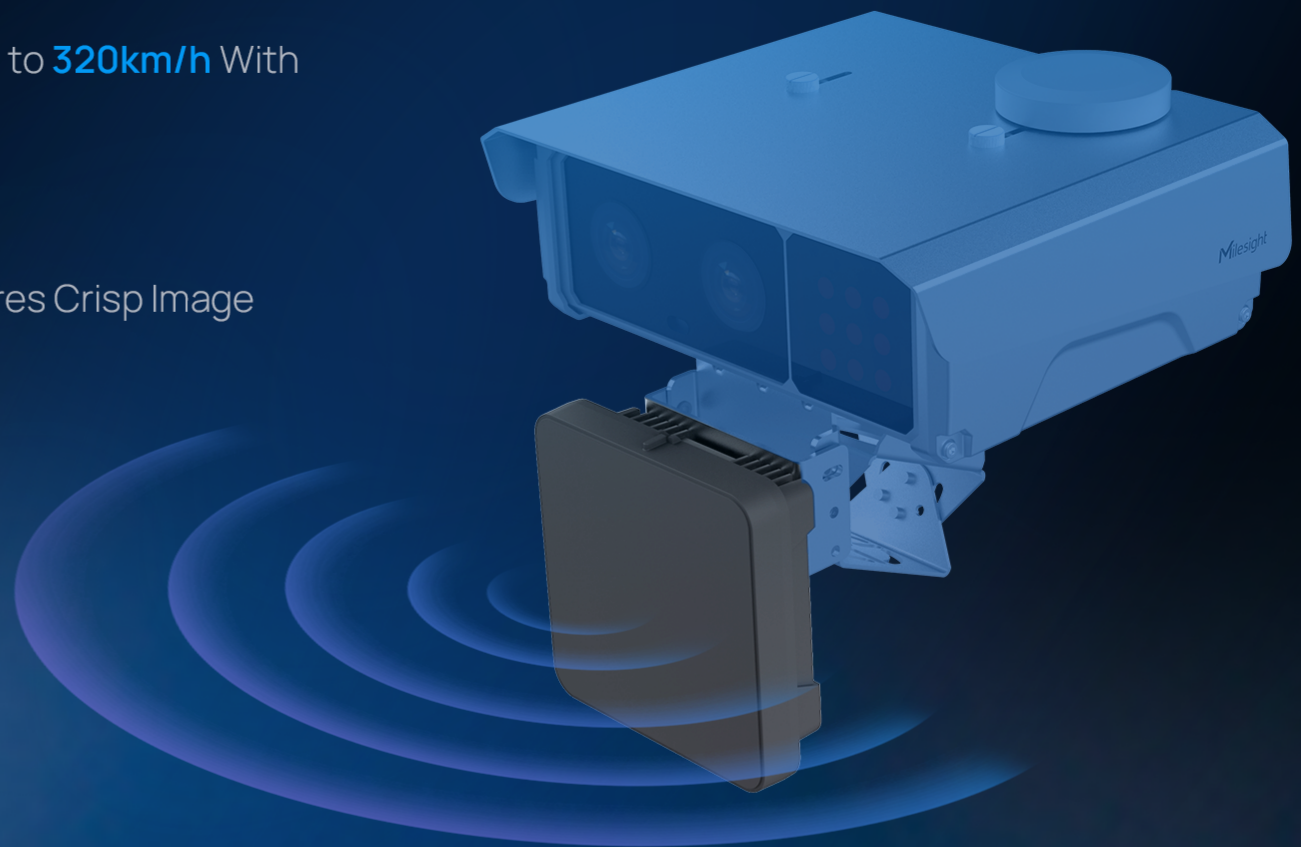

## IR Strobe Light

60m IR Distance,  
740nm/850nm IR Wavelength

## 2\*5MP Dual-lens Enforcement: Double Vision, Solid Evidence

- **Dual 5MP lenses** provide two distinct perspectives: a **vehicle close-up** for precise ANPR and an **overview** for comprehensive situational awareness, which delivers **perfectly synchronized evidence**, capturing detailed vehicle identifiers (plate color, vehicle type, vehicle brand, etc) and broad traffic context.
- **Integrated IR light** ensures crystal clear snapshot and footage for reliable enforcement, even in low light conditions.