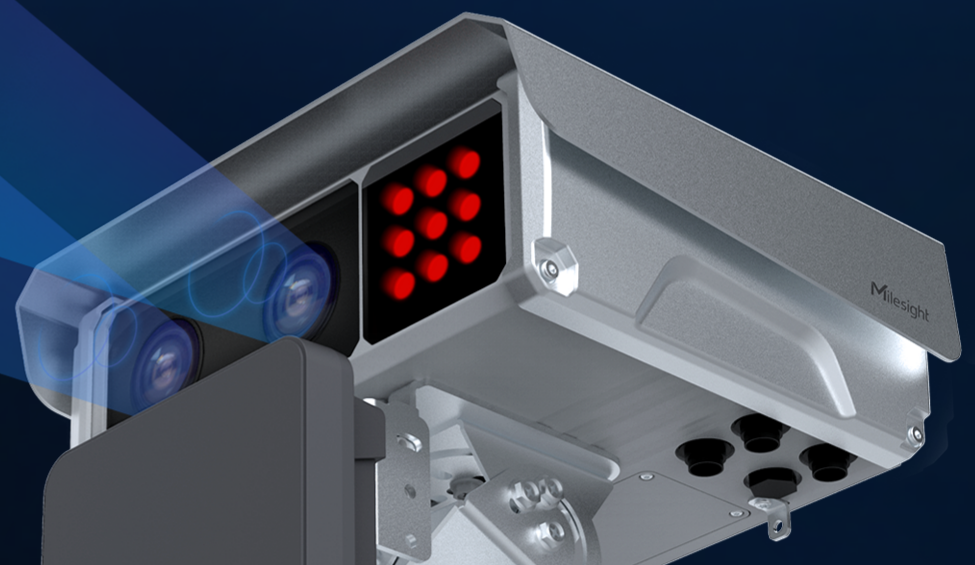

## IR Strobe Light

60m IR Distance,  
740nm/850nm IR Wavelength

## 2\*5MP Dual-lens Enforcement: Double Vision, Solid Evidence

- **Dual 5MP lenses** provide two distinct perspectives: a **vehicle close-up** for precise ANPR and an **overview** for comprehensive situational awareness, which delivers **perfectly synchronized evidence**, capturing detailed vehicle identifiers (plate color, vehicle type, vehicle brand, etc) and broad traffic context.
- **Integrated IR light** ensures crystal clear snapshot and footage for reliable enforcement, even in low light conditions.