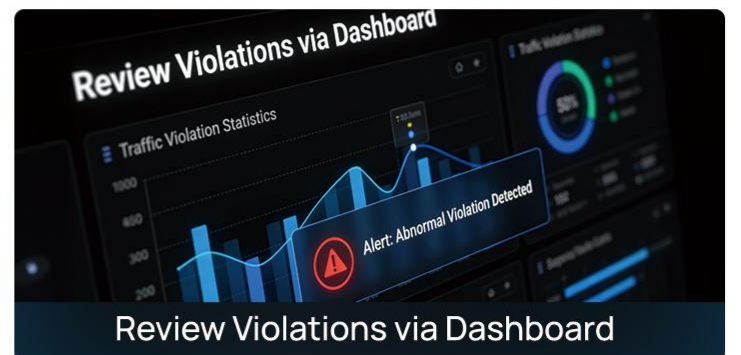

### Event Detection Data Insights

- Device Information
- Event Data
- Event Type
- Time

Mainstream Partners

## In-depth Application

Watchlist Management

Traffic Ticketing Review

Congestion Management

Monitor Bays in Real-time

Detect EV Charging Bay Misuse

Review Violations via Dashboard

## Accurate Direction Detection

Understands Vehicle Move. Never Misreads the Direction.

## Angled Capture

Accurate Capture & Recognition, Even at Sharp Angles.