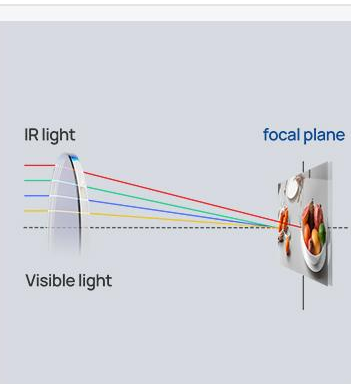

Clearer Image, Stronger Adaptability

Upgraded Models from Milesight Intelligent Traffic Series

Upgraded Imaging: Sharp Vision in Both Day and Night

New WDR^X

P-Iris

Day & Night Co-focus Lens

1/1.8" Big Sensor

Upgraded Supplement Light: More Efficient & Effective Illumination

AI Road Traffic Supplement Light Pro Bullet Plus Camera

- One model featuring 12 IR LEDs
- Enhanced IR performance
- Dedicated for road traffic scenarios

Entrance & Exit Supplement Light AI LPR Pro Bullet Plus Camera

- One model supporting both IR and White Light, switchable for optimal scene performance
- Includes 3 IR LEDs and 9 White LEDs
- Dedicated for entry & exit Scenarios

Upgraded Chip Platform: Smarter Algorithm, Faster Processing

- Enhanced chip platform enables full-resolution LPR and 3× faster processing, optimized for high-speed traffic scenarios

Witness Clarity in Real-World