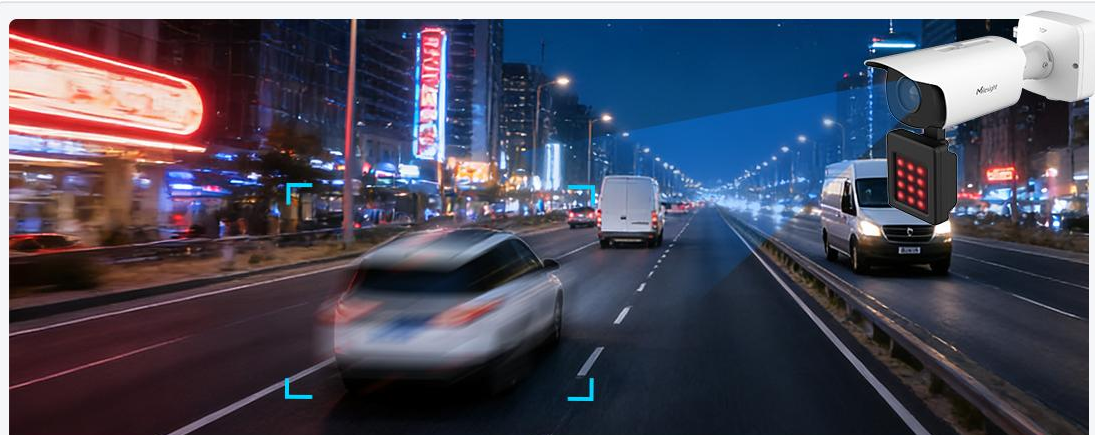

Upgraded Chip Platform: Smarter Algorithm, Faster Processing

- Enhanced chip platform enables full-resolution LPR and 3× faster processing, optimized for high-speed traffic scenarios