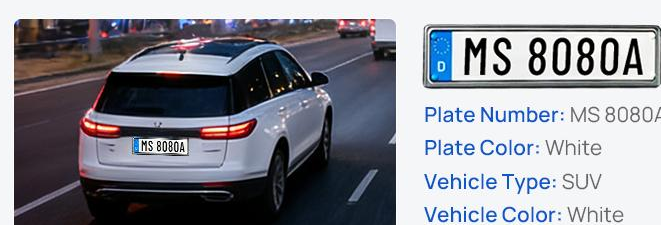

Clearer Image, Stronger Adaptability

Upgraded Models from Milesight Intelligent Traffic Series

Upgraded Imaging: Sharp Vision in Both Day and Night

Upgraded Supplement Light: More Efficient & Effective Illumination

- One model featuring 12 IR LEDs
- Enhanced IR performance
- Dedicated for road traffic scenarios

- One model supporting both IR and White Light, switchable for optimal scene performance
- Includes 3 IR LEDs and 9 White LEDs
- Dedicated for entry & exit Scenarios

Upgraded Hardware: Stronger Outdoor Adaptability

- Extended sunshield design to reduce sun glare and raindrop interference

- Built-in heating module to prevent lens from freezing and frosting at low temperatures

Upgraded Chip Platform: Smarter Algorithm, Faster Processing

- Enhanced chip platform enables full-resolution LPR and 3× faster processing, optimized for high-speed traffic scenarios

Witness Clarity in Real-World

Product Models