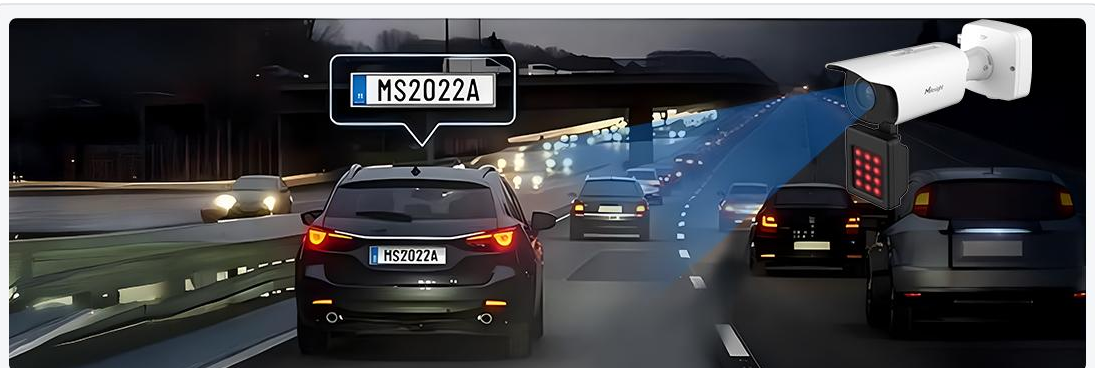

Clearer Image, Stronger Adaptability

Upgraded Models from Milesight Intelligent Traffic Series

Upgraded Imaging: Sharp Vision in Both Day and Night

New WDR^X

P-Iris

Day & Night Co-focus Lens

1/1.8" Big Sensor

Upgraded Supplement Light: More Efficient & Effective Illumination

AI Road Traffic Supplement Light Pro Bullet Plus Camera

- One model featuring 12 IR LEDs
- Enhanced IR performance
- Dedicated for road traffic scenarios

Entrance & Exit Supplement Light AI LPR Pro Bullet Plus Camera

- One model supporting both IR and White Light, switchable for optimal scene performance
- Includes 3 IR LEDs and 9 White LEDs
- Dedicated for entry & exit Scenarios