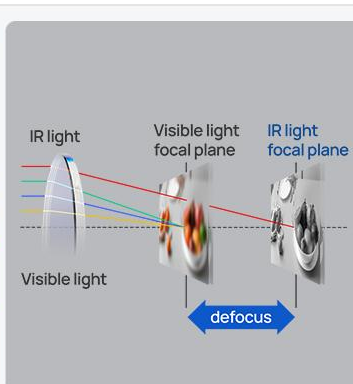

Clearer Image, Stronger Adaptability

Upgraded Models from Milesight Intelligent Traffic Series

Upgraded Imaging: Sharp Vision in Both Day and Night

New WDR^X

P-Iris

Day & Night Co-focus Lens

1/1.8" Big Sensor

Upgraded Supplement Light: More Efficient & Effective Illumination

AI Road Traffic Supplement Light Pro Bullet Plus Camera

- One model featuring 12 IR LEDs
- Enhanced IR performance
- Dedicated for road traffic scenarios

Entrance & Exit Supplement Light AI LPR Pro Bullet Plus Camera

- One model supporting both IR and White Light, switchable for optimal scene performance
- Includes 3 IR LEDs and 9 White LEDs
- Dedicated for entry & exit Scenarios

Upgraded Chip Platform: Smarter Algorithm, Faster Processing

- Enhanced chip platform enables full-resolution LPR and 3× faster processing, optimized for high-speed traffic scenarios

Witness Clarity in Real-World