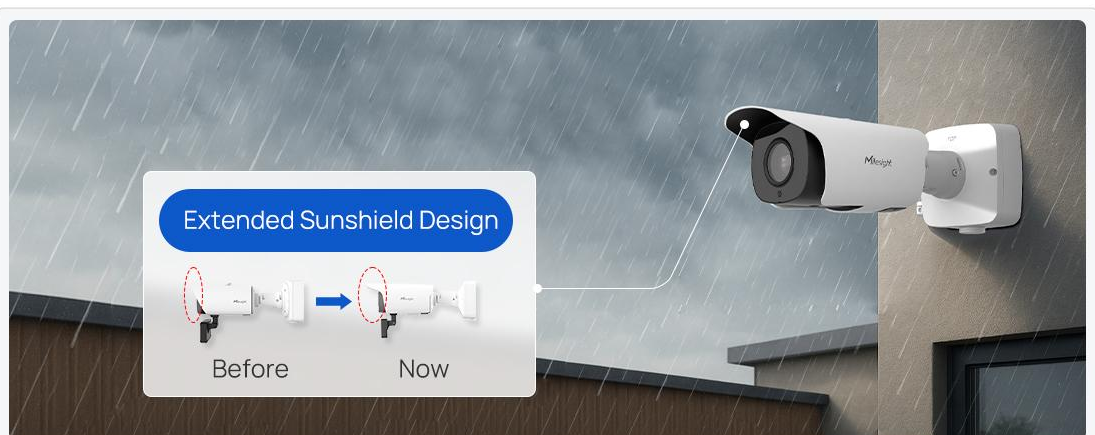

Clearer Image, Stronger Adaptability

Upgraded Models from Milesight Intelligent Traffic Series

Upgraded Imaging: Sharp Vision in Both Day and Night

New WDR^X

P-Iris

Day & Night Co-focus Lens

1/1.8" Big Sensor

Upgraded Supplement Light: More Efficient & Effective Illumination

AI Road Traffic Supplement Light Pro Bullet Plus Camera

- One model featuring 12 IR LEDs
- Enhanced IR performance
- Dedicated for road traffic scenarios

Entrance & Exit Supplement Light AI LPR Pro Bullet Plus Camera

- One model supporting both IR and White Light, switchable for optimal scene performance
- Includes 3 IR LEDs and 9 White LEDs
- Dedicated for entry & exit Scenarios

Upgraded Hardware: Stronger Outdoor Adaptability

- Extended sunshield design to reduce sun glare and raindrop interference

- Built-in heating module to prevent lens from freezing and frosting at low temperatures