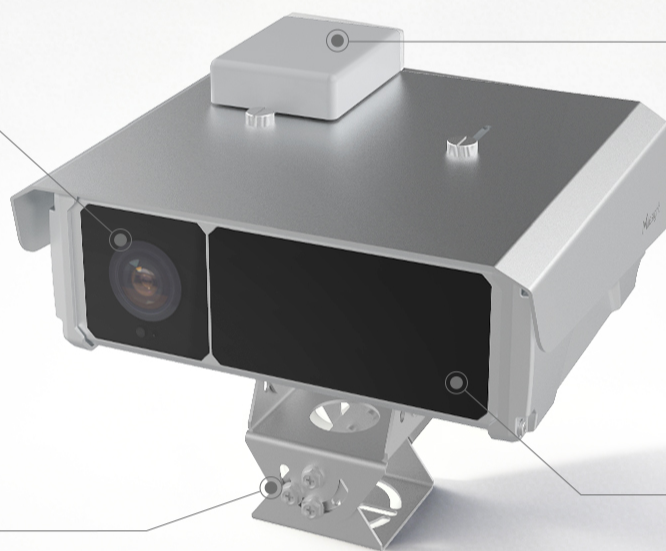

SingleVision Traffic Camera

Capture Every Vehicle and Plate at Any Speed

5MP Lens

Global Shutter

Up to 250km/h ANPR

2~3 Lanes Coverage

5MP Motorized Lens

- 60fps
- P-iris
- Lens Defogging (*Built-in fan and heater for faster lens defogging)

Stainless Steel Bracket

- Enhanced Corrosion Resistance
- Higher Structural Strength
- IP67 & IK10

Dual Antenna Design

- Stronger 4G Signal
- Built-in GPS

Upgraded IR for Better Visibility

- 740nm/850nm: 15 Light Beads

Core Functions

Up to 250km/h ANPR & Vehicle Capture

- Capture and recognize license plates of high-speed vehicles

Vehicle Attributes Event

- Accurately detect vehicle attribute events and trigger alerts for critical traffic management