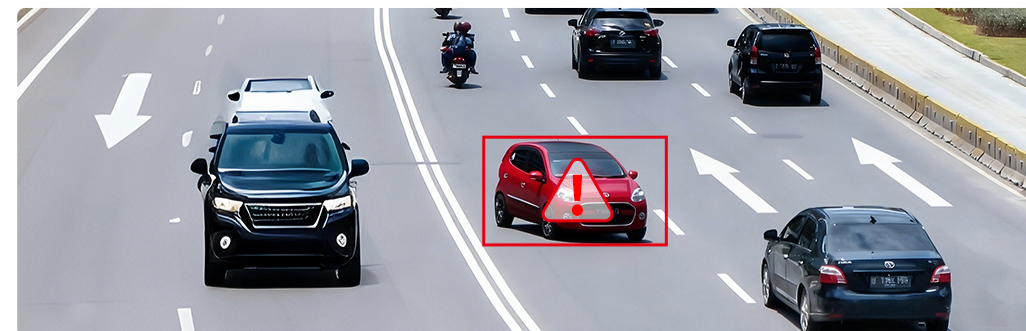

Reverse Driving Detection

- Detect and alert for wrong-way vehicles