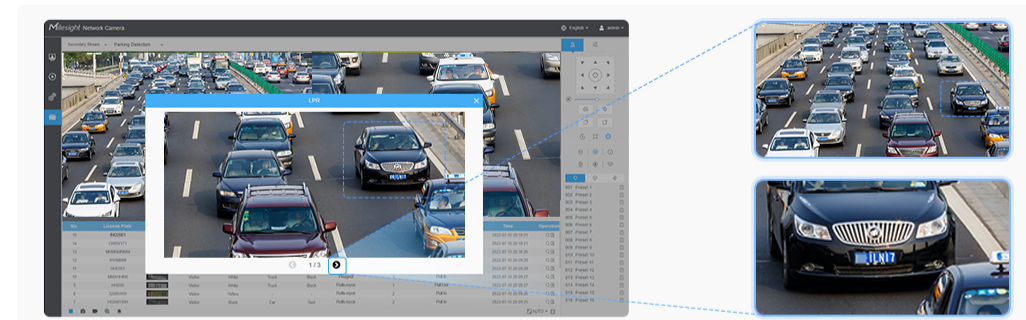

Core Functions

Up to 250km/h ANPR & Vehicle Capture

- Capture and recognize license plates of high-speed vehicles

Vehicle Attributes Event

- Accurately detect vehicle attribute events and trigger alerts for critical traffic management

No Plate Detection

- Detect and alert for unlicensed vehicles

Reverse Driving Detection

- Detect and alert for wrong-way vehicles

Traffic Flow Statistics

- Display vehicle counts by type and attributes in live view, and generate reports to support traffic management

Evidence Camera Linkage

- Link with other cameras to capture synchronized evidence, including license plates and overview snapshots

Upcoming Functions (Next Firmware Version)

Coming Soon

Phone Use Detection

Seatbelt Unfastened Detection

Restricted Lane Violation Detection

Illegal Lane Change Detection

Application Scenarios

Highways

Urban Roads

Intersections

Crossroads