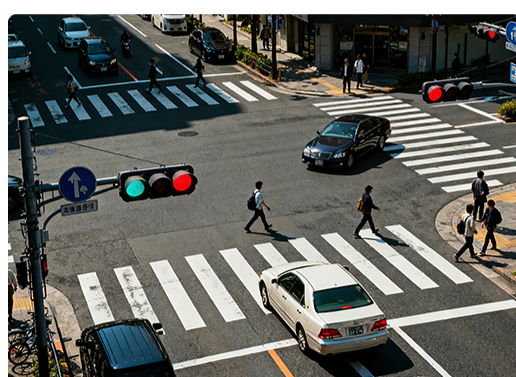

SingleVision Traffic Camera

Capture Every Vehicle and Plate at Any Speed

5MP Lens

Global Shutter

Up to 250km/h ANPR

2~3 Lanes Coverage

5MP Motorized Lens

- 60fps
- P-iris
- Lens Defogging (*Built-in fan and heater for faster lens defogging)

Seatbelt Unfastened Detection

Restricted Lane Violation Detection

Illegal Lane Change Detection

Application Scenarios

Highways

Urban Roads

Intersections

Crossroads