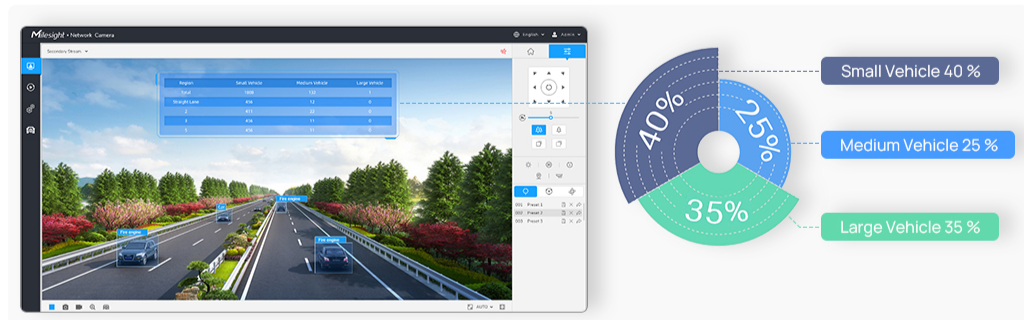

Core Functions

Up to 250km/h ANPR & Vehicle Capture

- Capture and recognize license plates of high-speed vehicles

Vehicle Attributes Event

- Accurately detect vehicle attribute events and trigger alerts for critical traffic management

No Plate Detection

- Detect and alert for unlicensed vehicles

Reverse Driving Detection

- Detect and alert for wrong-way vehicles

Traffic Flow Statistics

- Display vehicle counts by type and attributes in live view, and generate reports to support traffic management

Evidence Camera Linkage

- Link with other cameras to capture synchronized evidence, including license plates and overview snapshots

Upcoming Functions (Next Firmware Version)

Coming Soon

Phone Use Detection

Seatbelt Unfastened Detection

Restricted Lane Violation Detection

Illegal Lane Change Detection

Application Scenarios

Highways

Urban Roads

Intersections

Crossroads