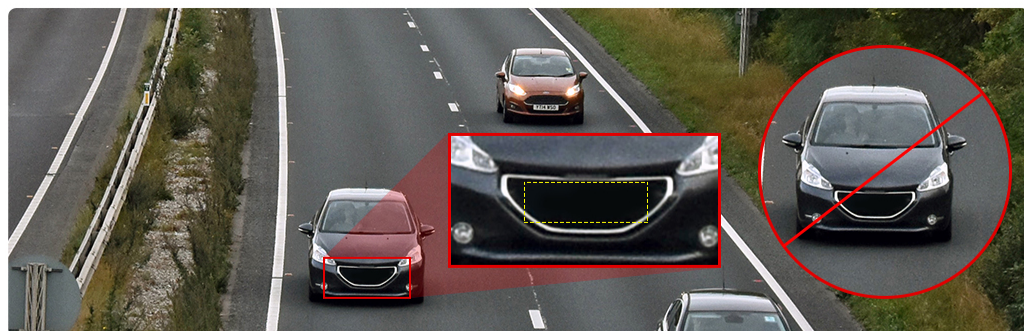

No Plate Detection

- Detect and alert for unlicensed vehicles