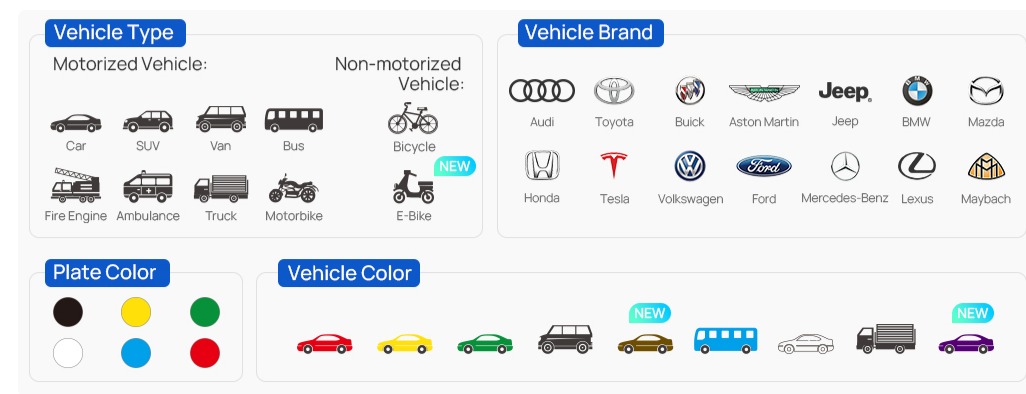

Core Functions

Up to 250km/h ANPR & Vehicle Capture

- Capture and recognize license plates of high-speed vehicles

Vehicle Attributes Event

- Accurately detect vehicle attribute events and trigger alerts for critical traffic management

No Plate Detection

- Detect and alert for unlicensed vehicles

Reverse Driving Detection

- Detect and alert for wrong-way vehicles

Traffic Flow Statistics

- Display vehicle counts by type and attributes in live view, and generate reports to support traffic management

Evidence Camera Linkage

- Link with other cameras to capture synchronized evidence, including license plates and overview snapshots

Upcoming Functions (Next Firmware Version)

Coming Soon

Phone Use Detection