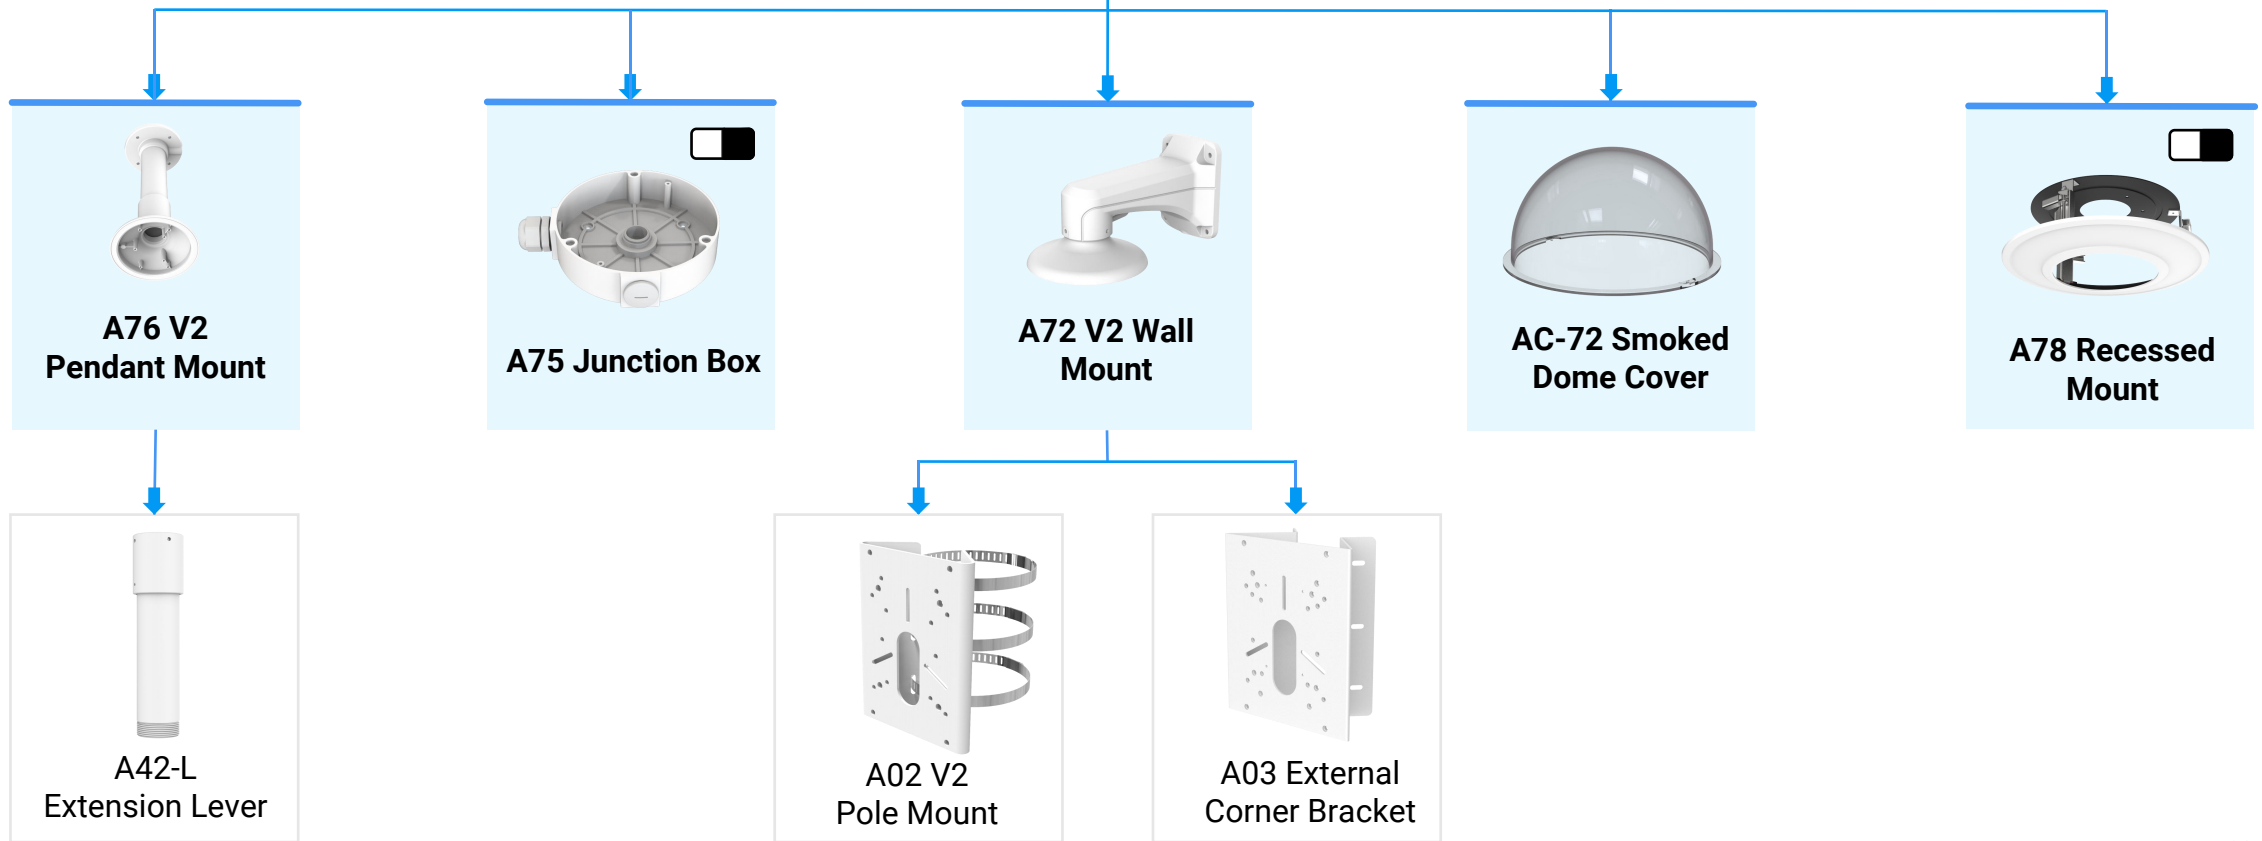

AI IR Mini Dome Network Camera

AI Motorized Bullet Network Camera

AI Weather-proof Mini Bullet Network Camera

AI (Color +) Vandal-proof Mini Bullet Network Camera

02 PRO SERIES

AI Pro Bullet Plus Network Camera

AI Motorized Pro Bullet Network Camera

AI Motorized Pro Dome Network Camera

AI Pro Box Plus Network Camera

03 PANORAMIC SERIES

AI Multi-directional Network Camera

AI Dual-sensor 180° Panoramic Camera

AI 360° Panoramic Fisheye Network Camera

AI 180° Panoramic Mini Dome Network Camera

AI 180° Panoramic Mini Bullet Network Camera

04 PTZ SERIES

AI PTZ Bullet (Plus) Camera

AI PTZ Dome Network Camera

AI Speed Dome Network Camera

05 INTELLIGENT TRAFFIC SERIES