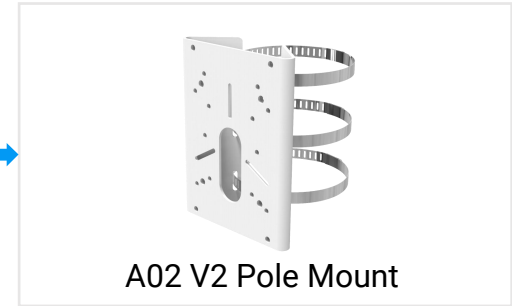

AI Motorized Pro Bullet Network Camera

AI Motorized Pro Dome Network Camera

AI Pro Box Plus Network Camera

03 PANORAMIC SERIES

AI Multi-directional Network Camera

AI Dual-sensor 180° Panoramic Camera

AI 360° Panoramic Fisheye Network Camera

AI 180° Panoramic Mini Dome Network Camera

AI 180° Panoramic Mini Bullet Network Camera

04 PTZ SERIES

AI PTZ Bullet (Plus) Camera

AI PTZ Dome Network Camera

AI Speed Dome Network Camera

05 INTELLIGENT TRAFFIC SERIES