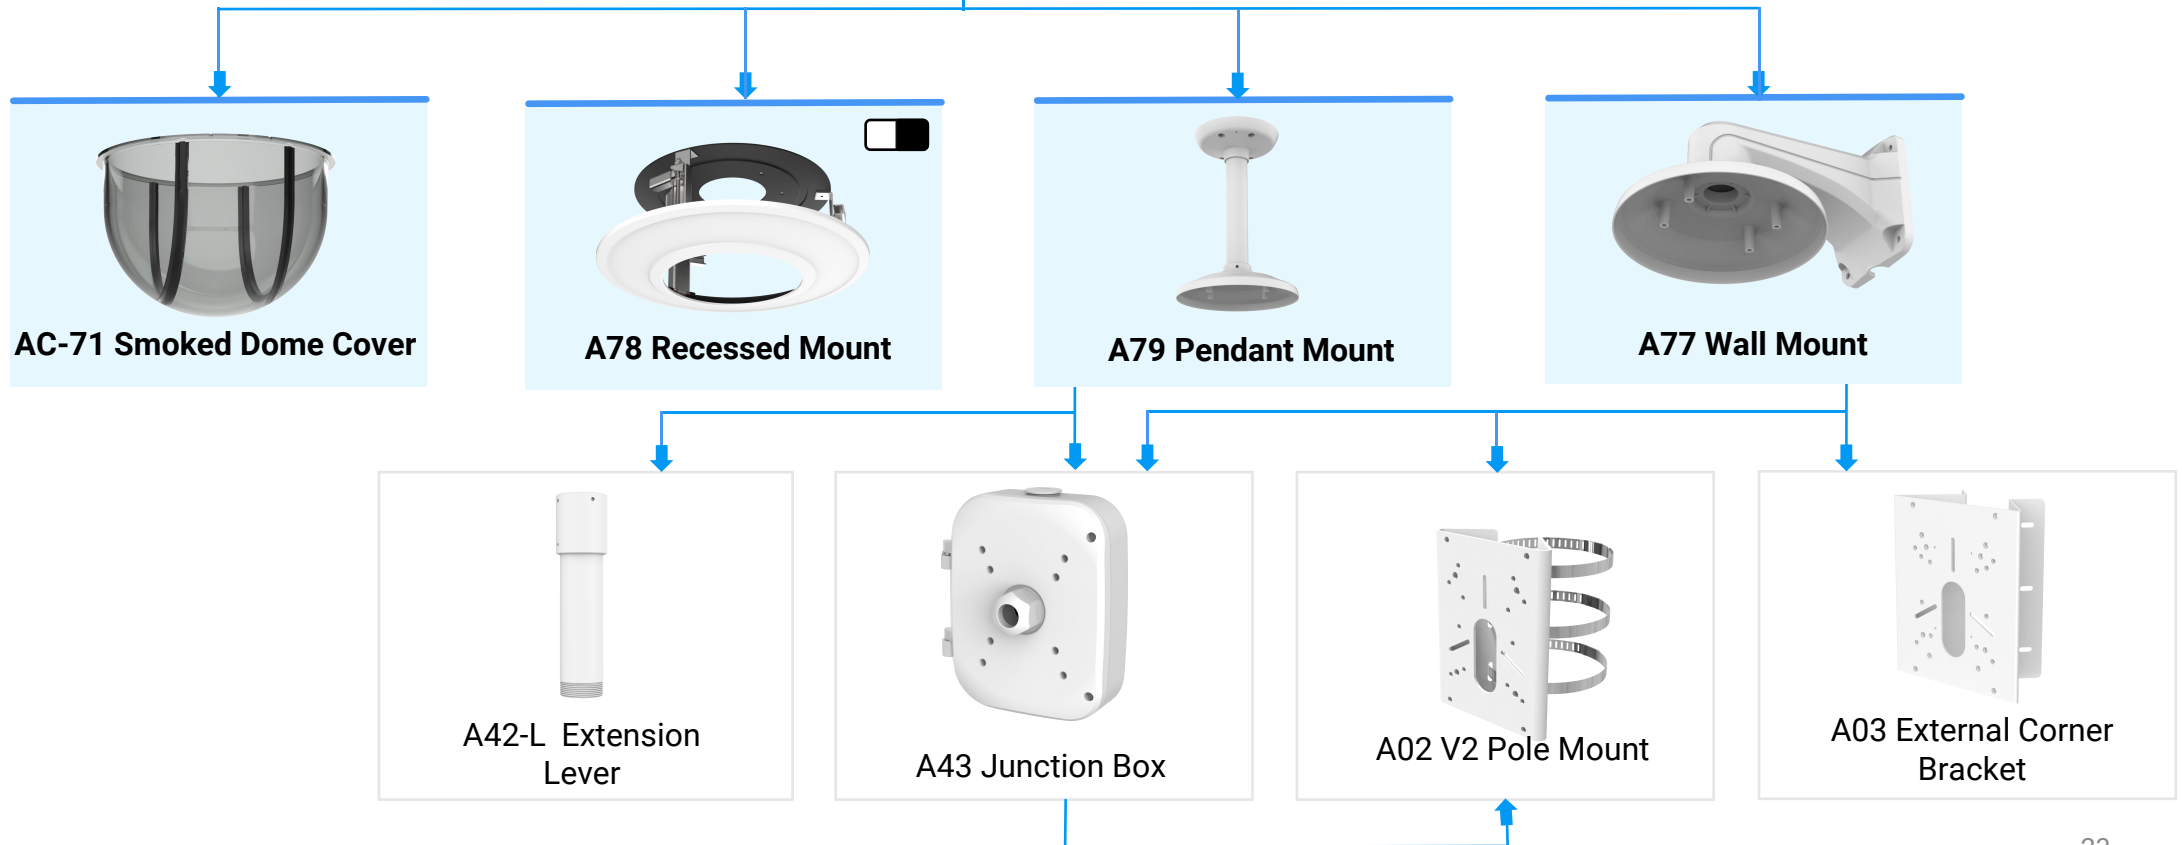

AI Motorized Pro Bullet Network Camera

AI Motorized Pro Dome Network Camera

AI Pro Box Plus Network Camera

03 PANORAMIC SERIES

AI Multi-directional Network Camera

AI Dual-sensor 180° Panoramic Camera

AI 360° Panoramic Fisheye Network Camera

AI 180° Panoramic Mini Dome Network Camera

AI 180° Panoramic Mini Bullet Network Camera

04 PTZ SERIES

AI PTZ Bullet (Plus) Camera

AI PTZ Dome Network Camera

AI Speed Dome Network Camera

05 INTELLIGENT TRAFFIC SERIES

TrafficX Camera

06 SOLAR-POWERED SERIES

4G Solar-powered Traffic Sensing Camera

4G Solar-powered Security (ANPR) Camera Kit

4G Solar-powered Security (ANPR) Camera

Milesight

THANKS FOR WATCHING

Stay in Touch on Milesight Social Media!