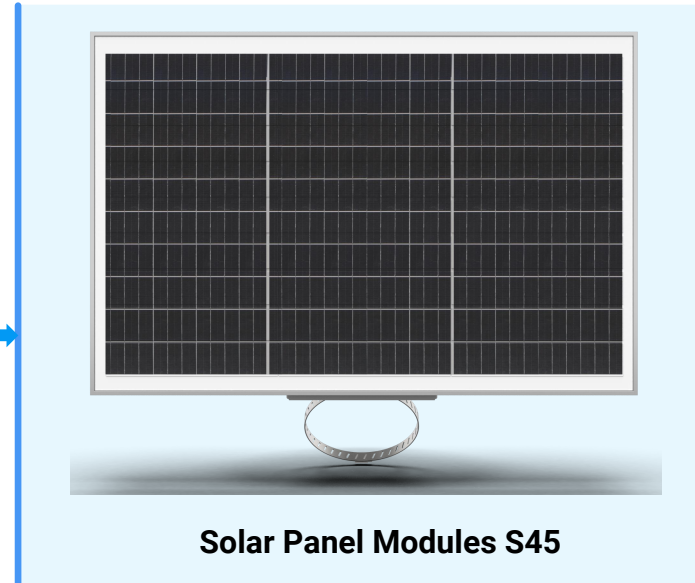

4G Solar-powered Traffic Sensing Camera