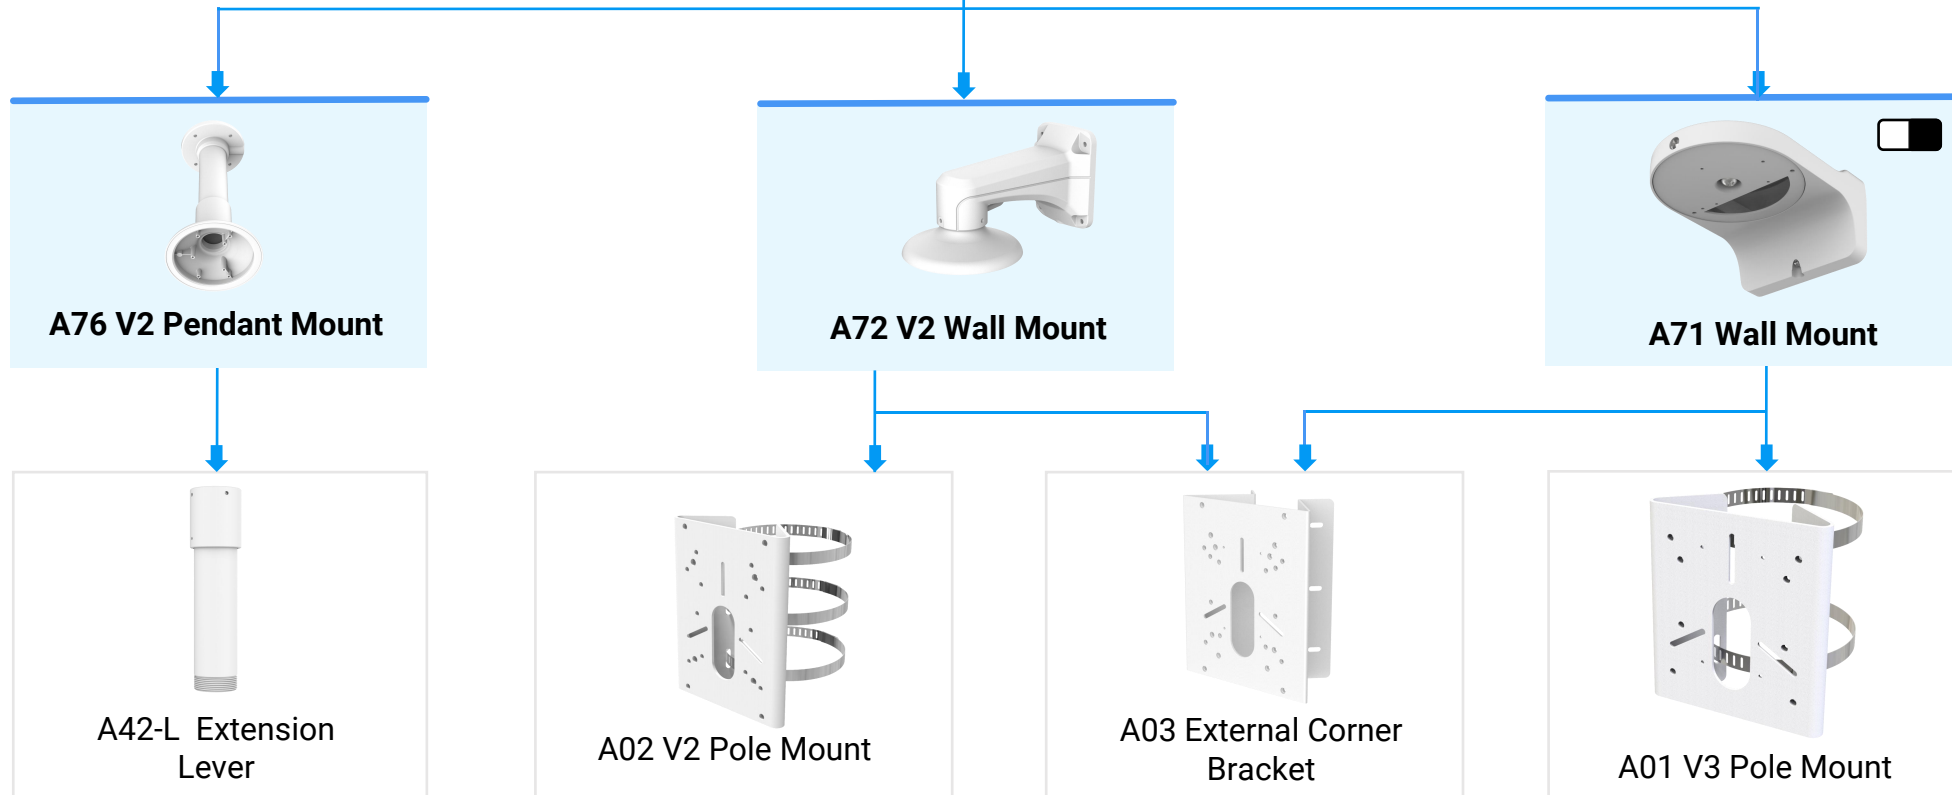

AI Motorized Pro Bullet Network Camera

AI Motorized Pro Dome Network Camera

AI Pro Box Plus Network Camera

03 PANORAMIC SERIES

AI Multi-directional Network Camera

AI Dual-sensor 180° Panoramic Camera

AI 360° Panoramic Fisheye Network Camera

AI 180° Panoramic Mini Dome Network Camera

AI 180° Panoramic Mini Bullet Network Camera

04 PTZ SERIES

AI PTZ Bullet (Plus) Camera

AI PTZ Dome Network Camera

AI Speed Dome Network Camera

05 INTELLIGENT TRAFFIC SERIES