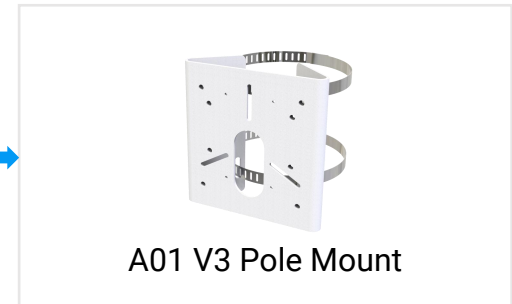

Make Sensing Matter 

ACCESSORY MAP

MILESIGHT

01

MINI SERIES

AI Motorized Dome Network Camera

AI Weather-proof Mini Dome Network Camera

AI Vandal-proof Mini Dome Network Camera