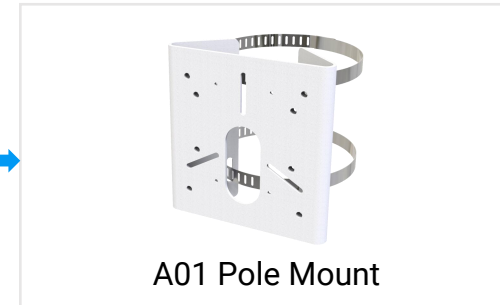

AI Weather-proof Mini Bullet Network Camera