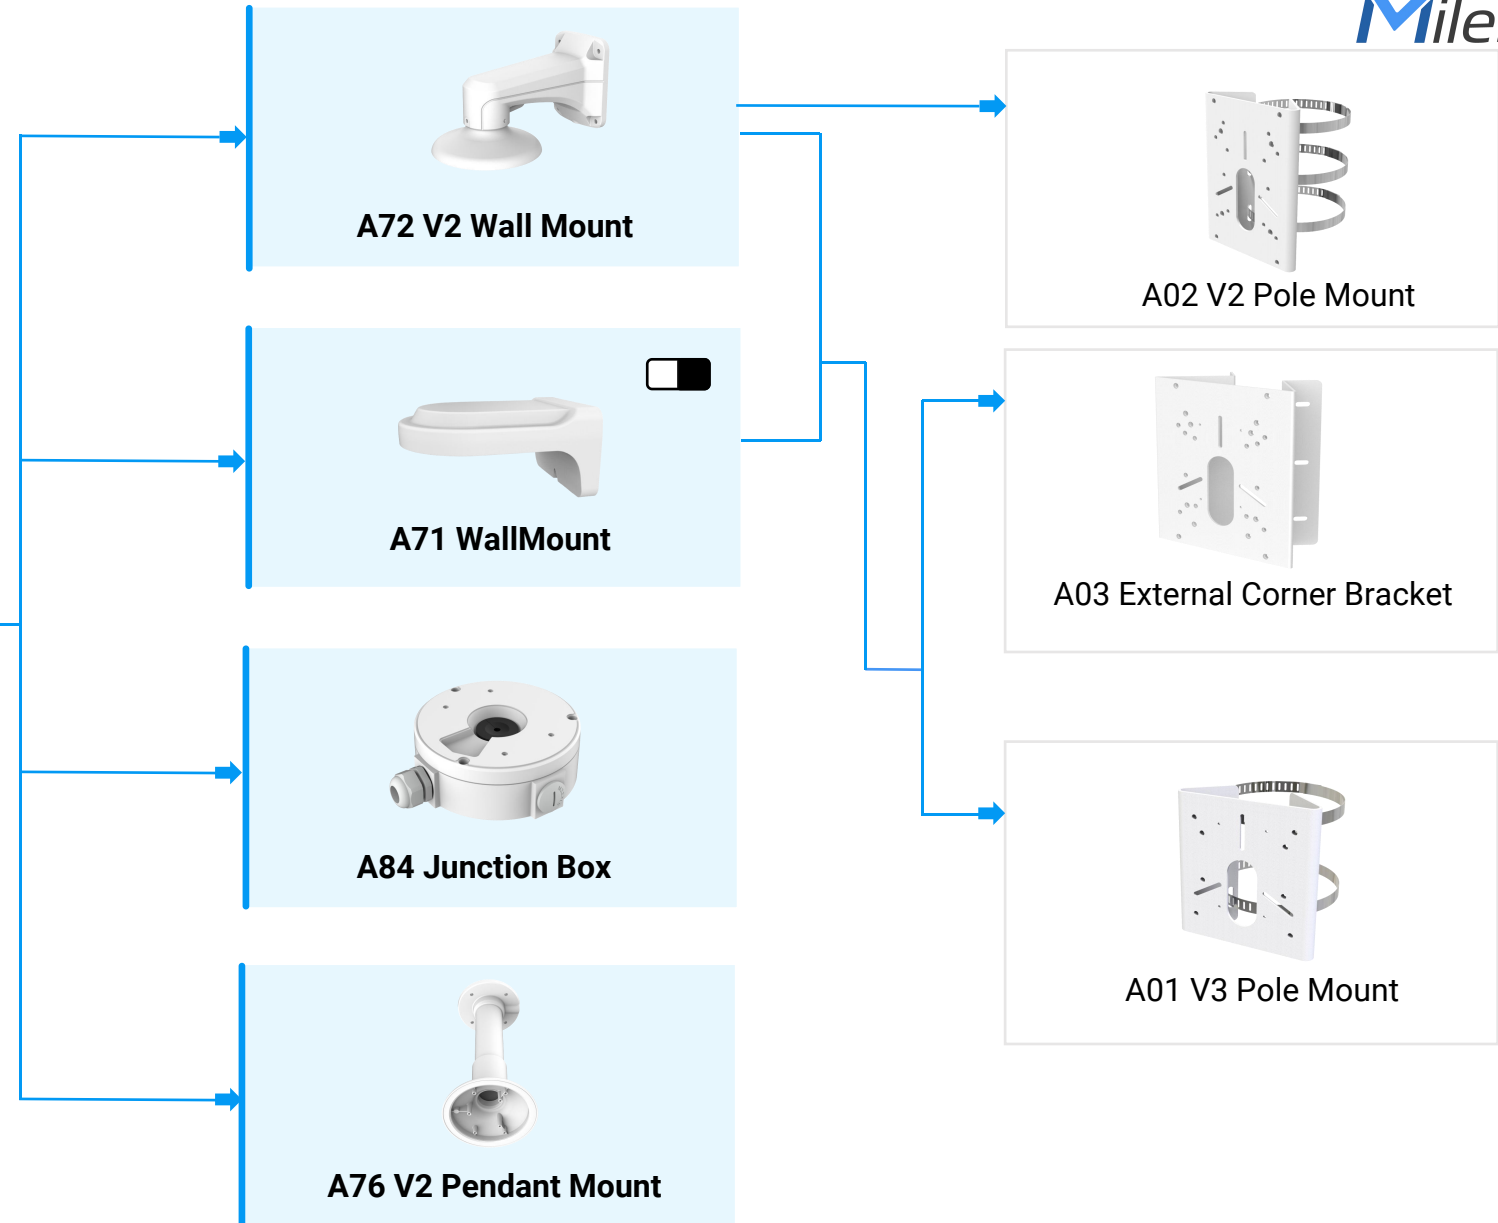

Make Sensing Matter 

ACCESSORY MAP

MILESIGHT

01

MINI SERIES

AI Motorized Dome Network Camera

AI Weather-proof Mini Dome Network Camera

AI Vandal-proof Mini Dome Network Camera

AI IR Mini Dome Network Camera

AI Motorized Bullet Network Camera

AI Weather-proof Mini Bullet Network Camera

AI (Color +) Vandal-proof Mini Bullet Network Camera

02 PRO SERIES

AI Pro Bullet Plus Network Camera

AI Motorized Pro Bullet Network Camera

AI Motorized Pro Dome Network Camera

AI Pro Box Plus Network Camera

03 PANORAMIC SERIES

AI Multi-directional Network Camera

AI Dual-sensor 180° Panoramic Camera

AI 360° Panoramic Fisheye Network Camera

AI 180° Panoramic Mini Dome Network Camera

AI 180° Panoramic Mini Bullet Network Camera

04 PTZ SERIES

AI PTZ Bullet (Plus) Camera

AI PTZ Dome Network Camera

AI Speed Dome Network Camera

05 INTELLIGENT TRAFFIC SERIES